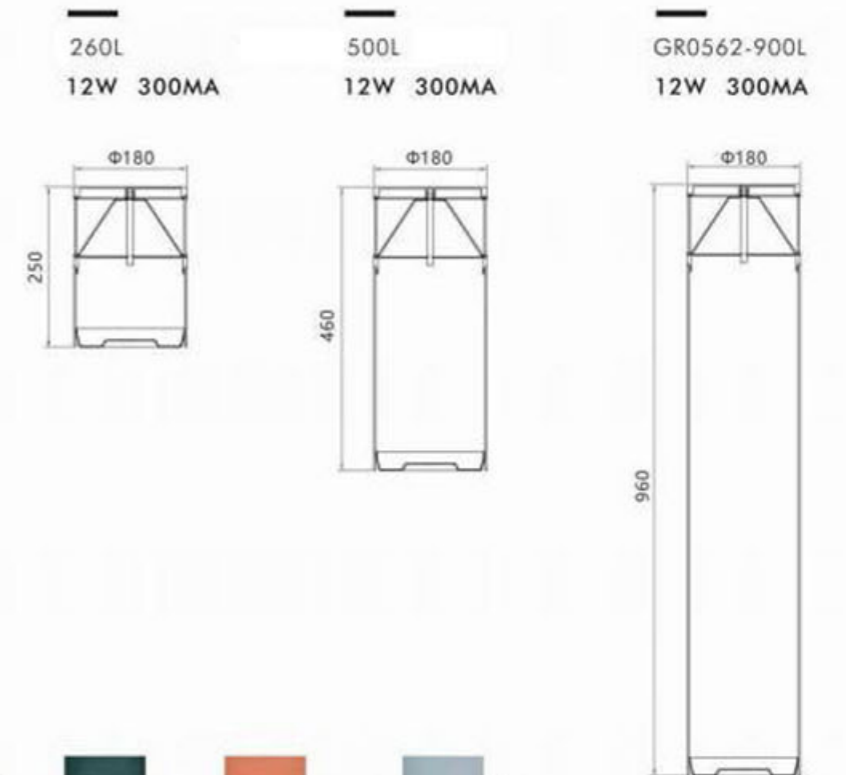

Garden lamp | AC 90-260VAC 50/60HZ | IP65 | 3000K | Epistar LED | Pure Aluminum | 36V