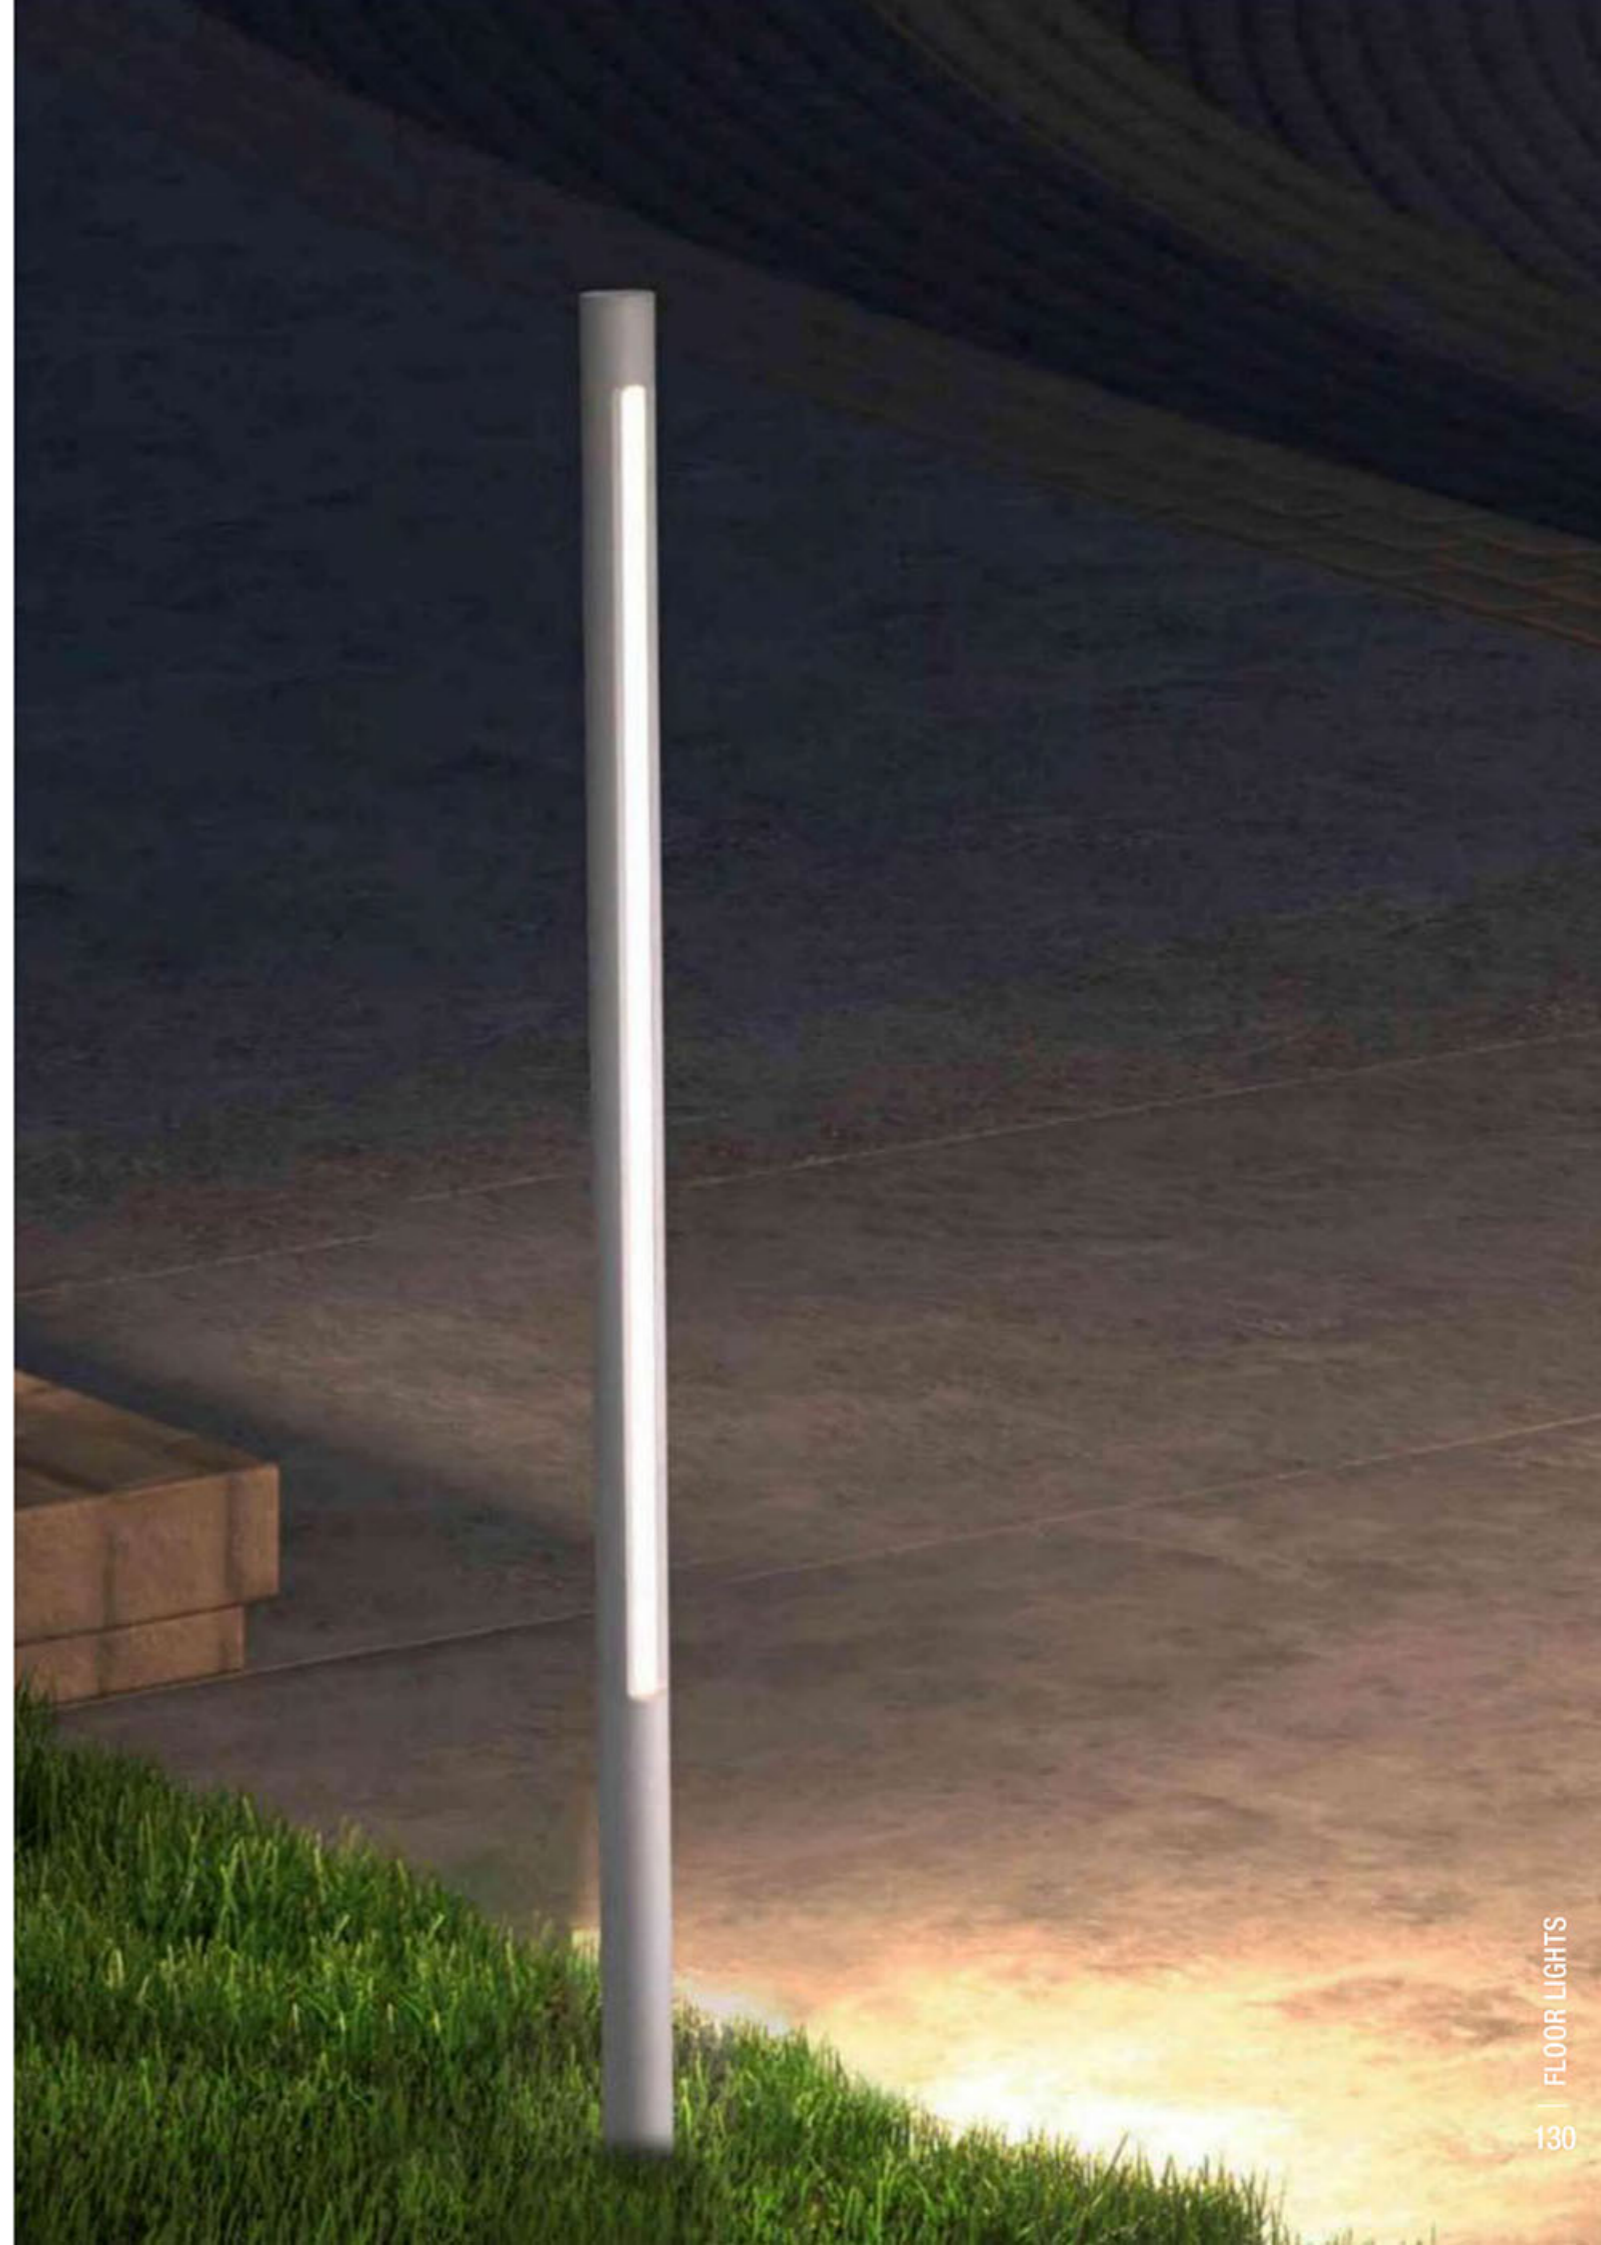

| outdoor garden Lamp | IP54 | 3000K | Epistar LED |

1000A
16W
Φ38*H1000mm

600B
16W
Φ38*H600mm

600A
8W
Φ38*H600mm

Ground-insertable

Base mountable

● black ○ white ● Dark grey