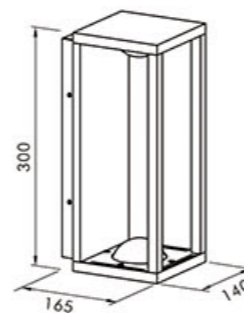

Garden lamp

AC 220-240VAC 50/60HZ
IP65
3000K
Epistar LED
Pure Aluminum
36V
300MA

300A
12W