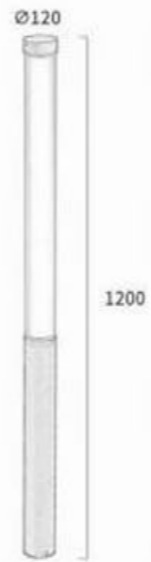

● black ○ white ● Dark grey

**Courtyard lights** | 36V,300MA | 3000K | Aluminium

600A

Ø120\*H600mm  
**12W**

900A

Ø120\*H900mm  
**18W**

1200A

Ø120\*H1200mm  
**24W**

**particulars**

Black

| outdoor garden Lamp | IP54 | 3000K | Epistar LED |

1050B  $\Phi 160 \times H1050\text{mm}$   
50W

2050B  $\Phi 160 \times H2050\text{mm}$   
100W

1550B  $\Phi 160 \times H1550\text{mm}$   
70W