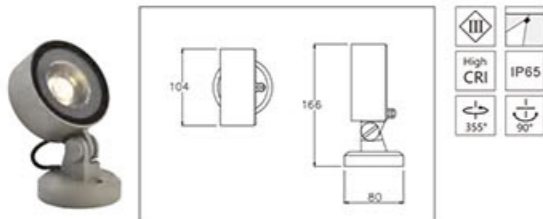

90A

Tiltable projector with fixed optic

**LightSource:**  
COB  
**CRI:**  
Ra>90  
**CCT:**  
3000k

**Material:**  
Aluminum  
**Power:**  
20w  
**Size**  
L153\*W80\*H90mm

**OPTIC:**  
15°/24°/36°/55°  
**Mainsvoltage:**  
DC24V

100A

Tiltable projector with fixed optic

**LightSource:**  
COB  
**CRI:**  
Ra>90  
**CCT:**  
3000k

**Material:**  
Aluminum  
**Power:**  
30w  
**Size**  
L166\*W80\*H104mm

**OPTIC:**  
15°/24°/36°/55°  
**Mainsvoltage:**  
DC24V