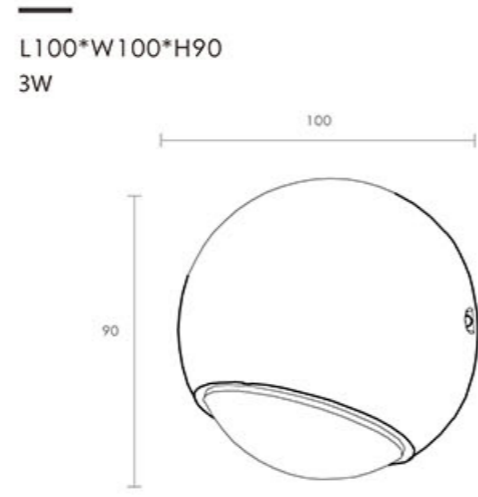

| outdoor wall lamp | IP54 | 3000K | Epistar LED |