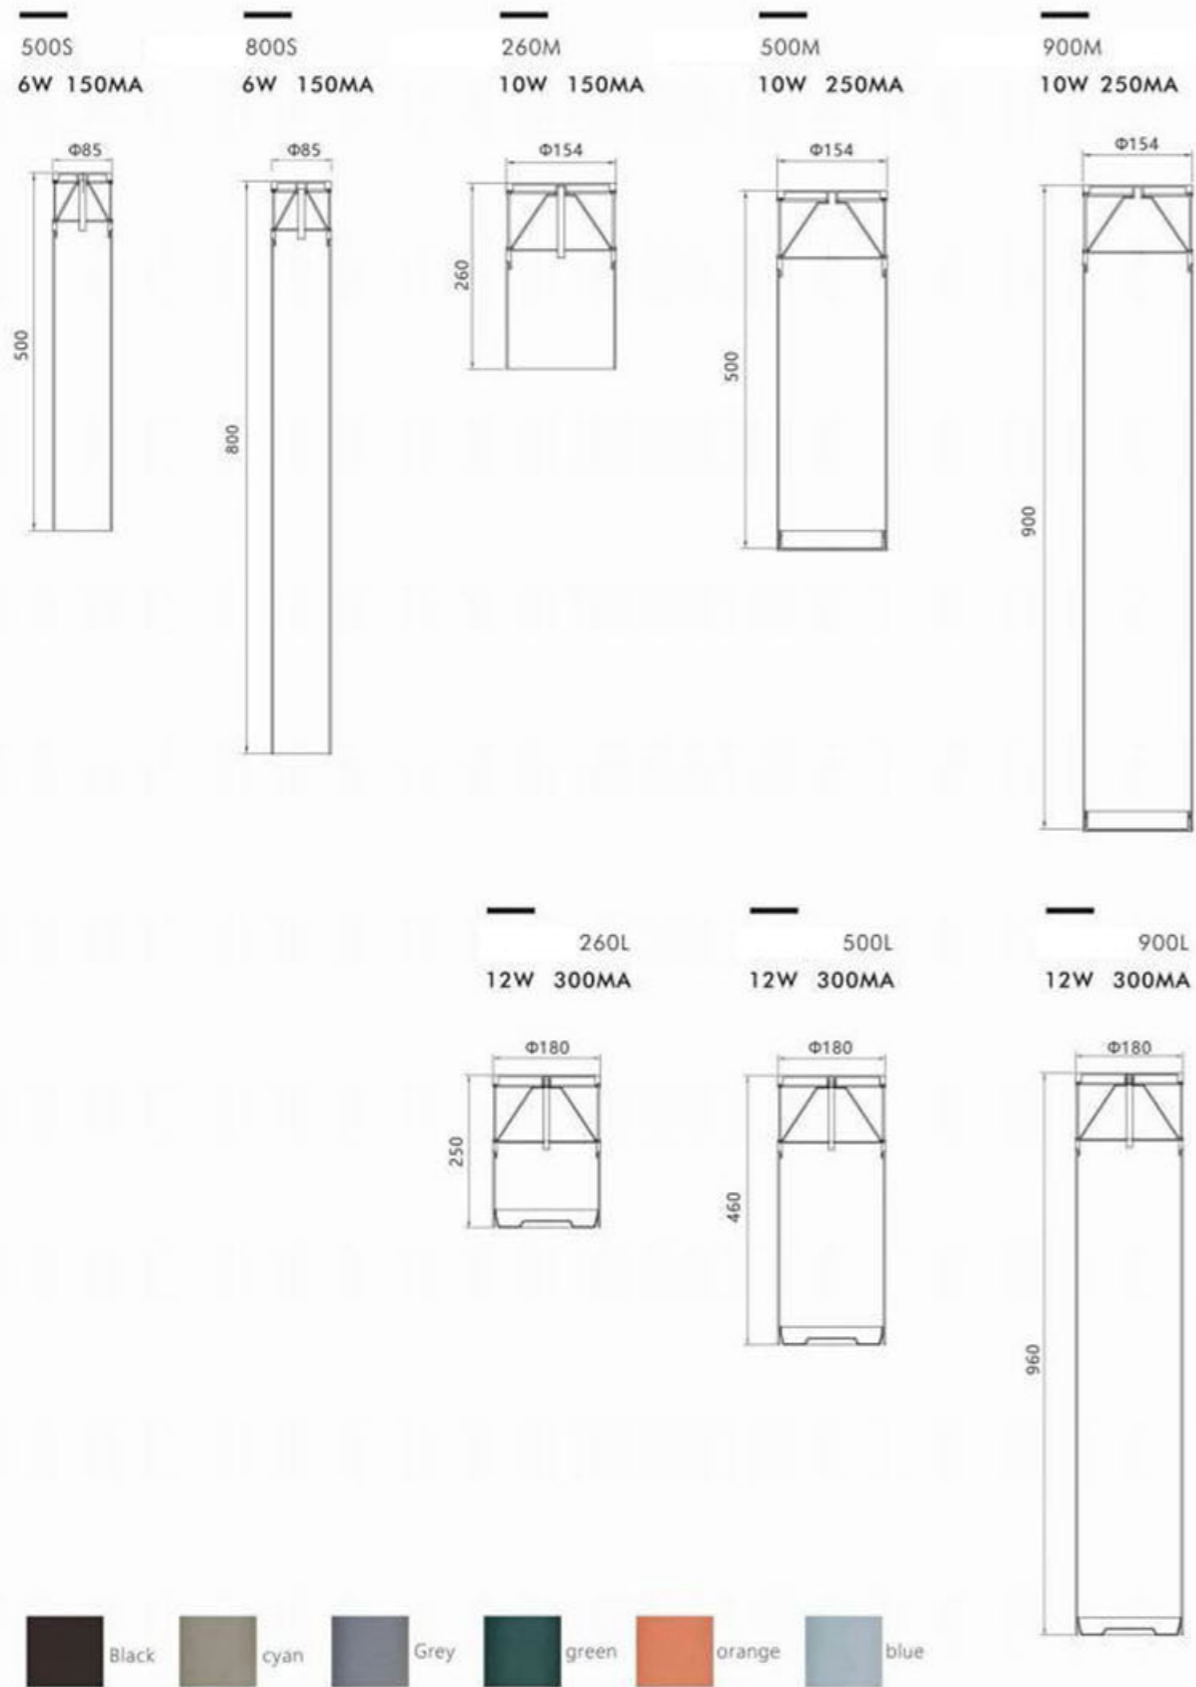

Garden lamp | AC 90-260VAC 50/60HZ | IP65 | 3000K | Epistar LED | Pure Aluminum | 36V