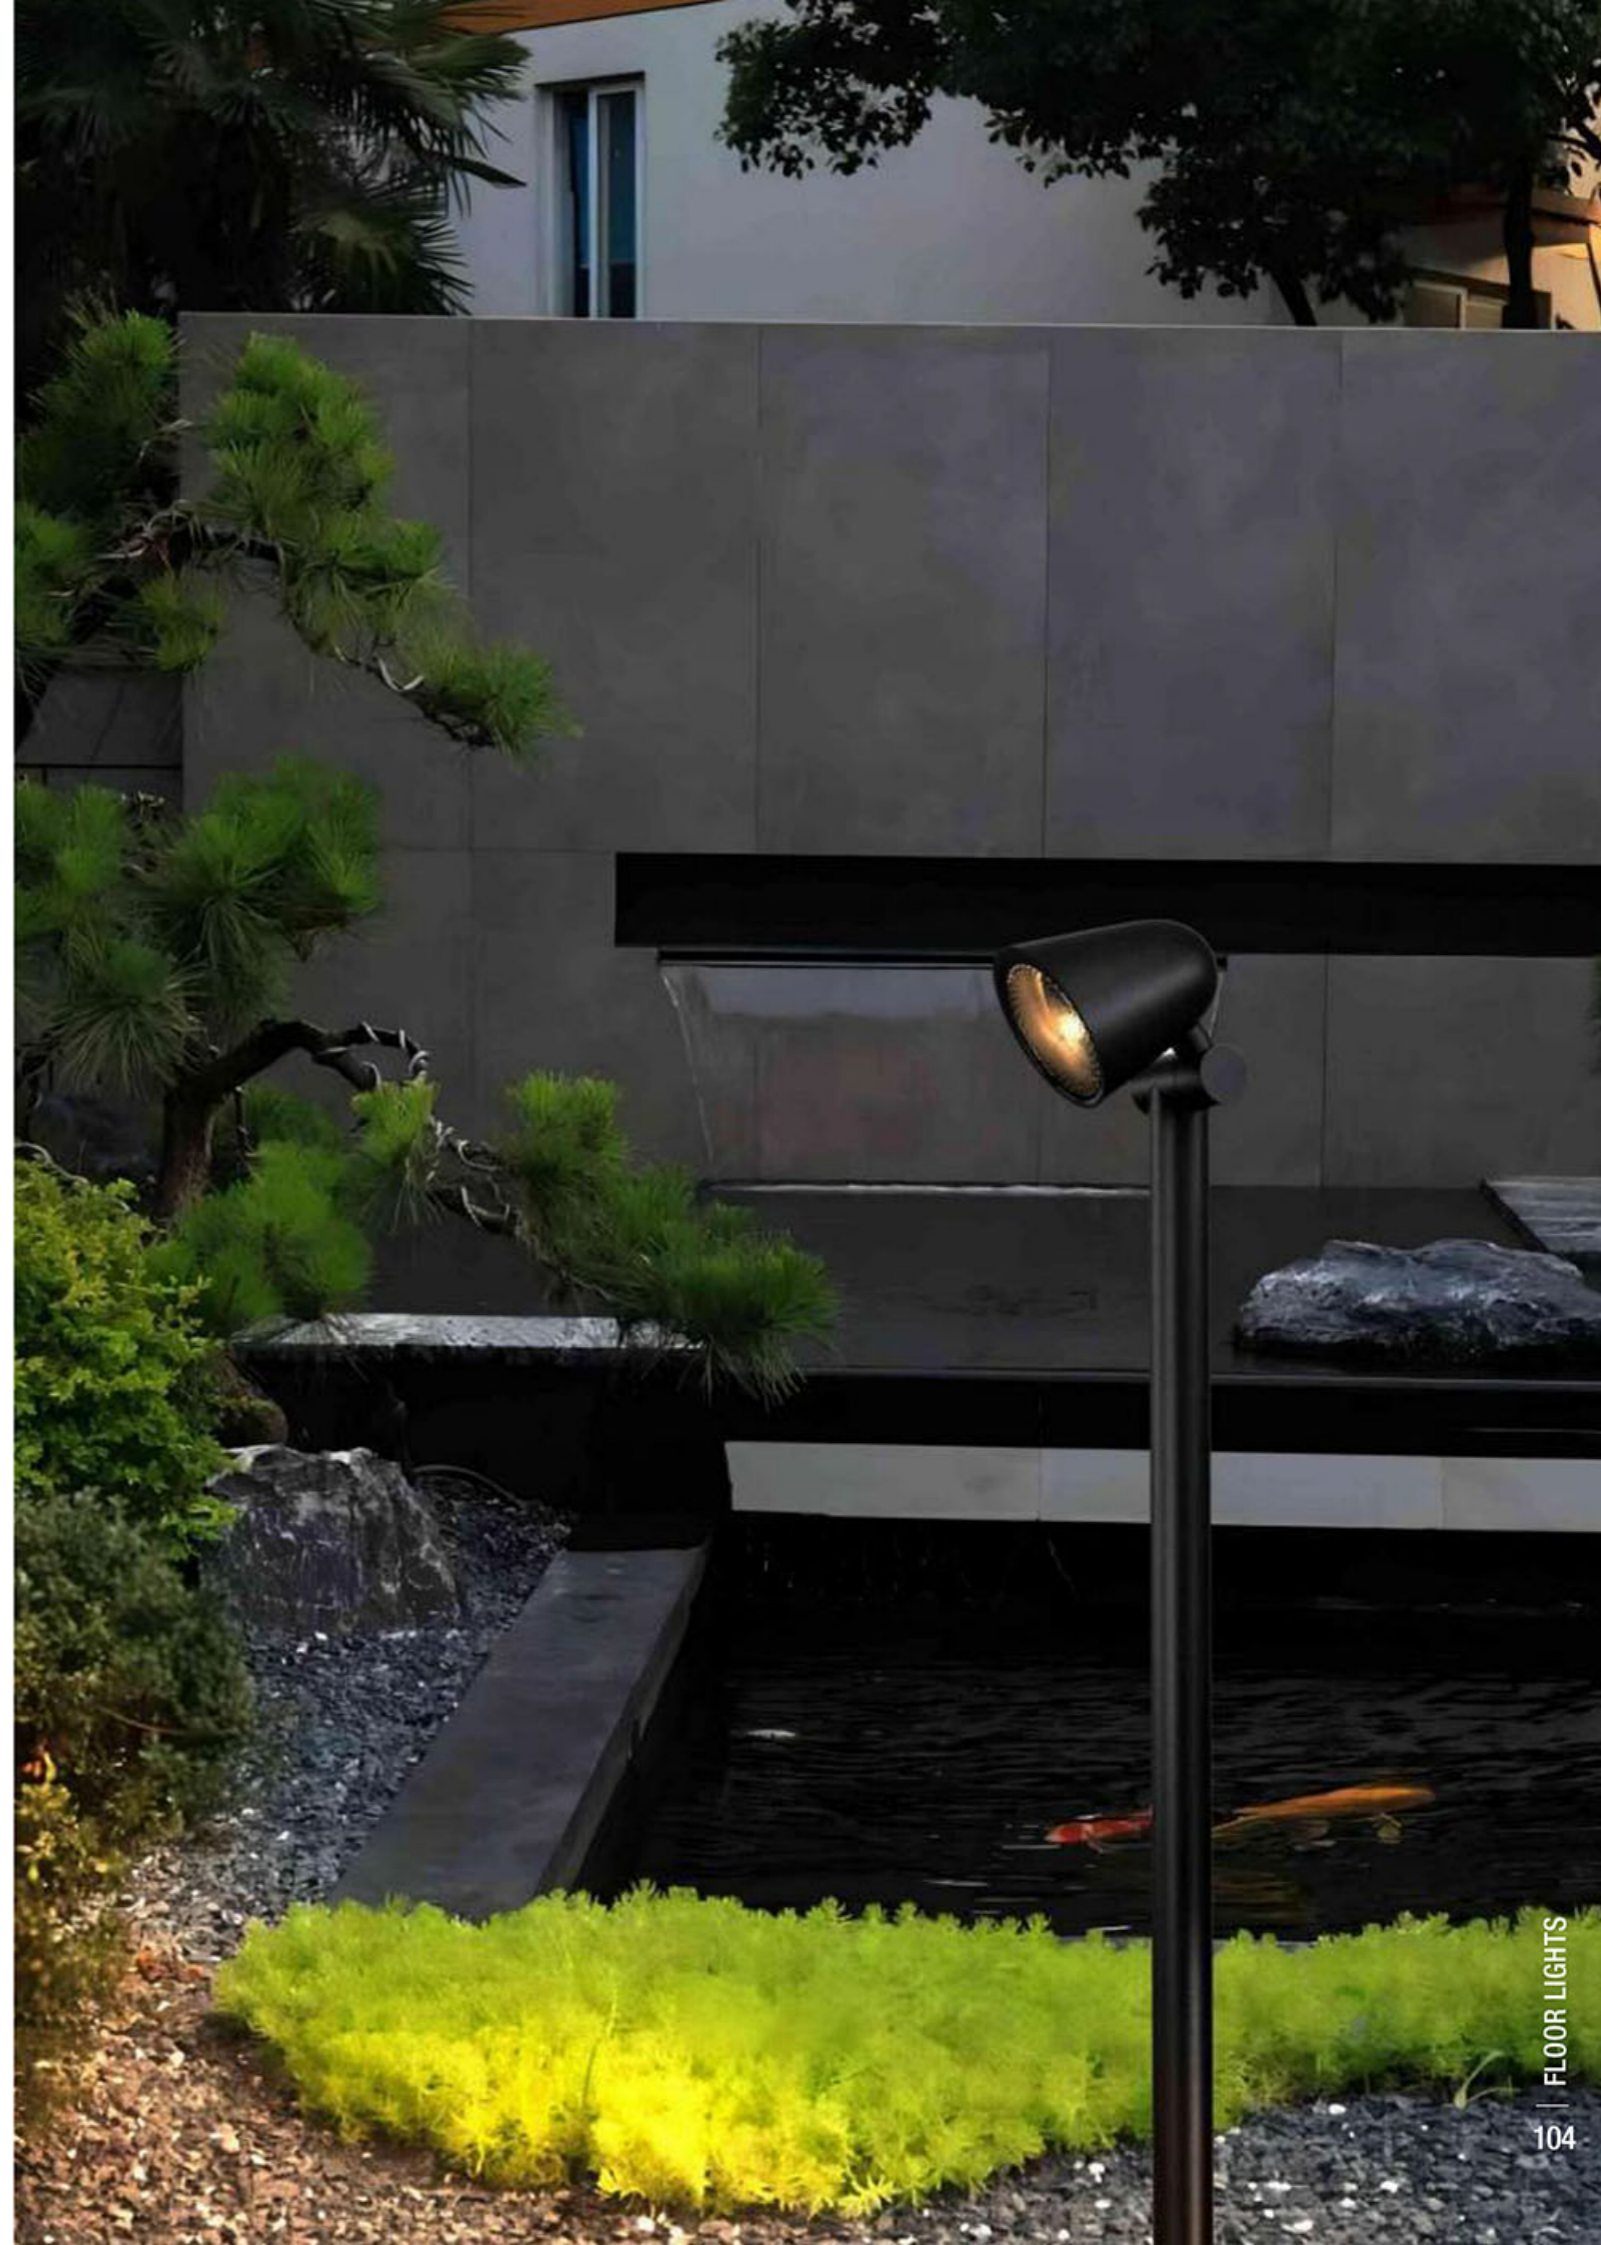

garden light | 36V 300MA | 3000K | Aluminium

550A

148*550mm
12W

850A

148*850mm
12W

particulars

●
Black