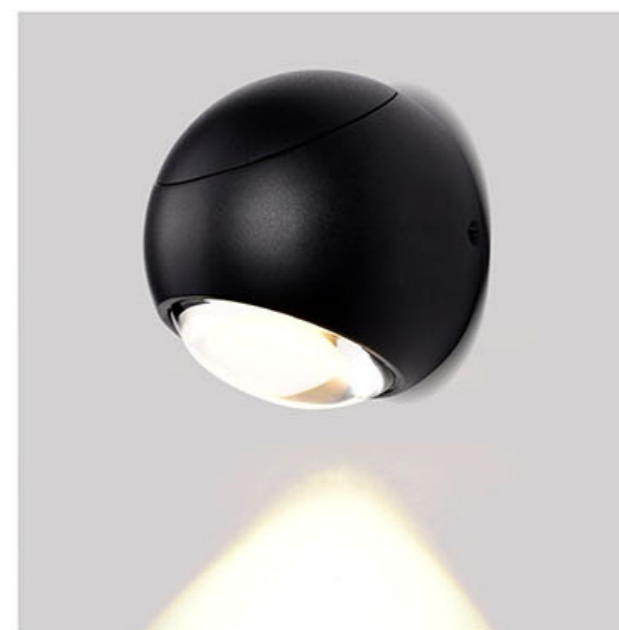

## WALL LIGHTS

Modern outdoor and garden wall lights combine aesthetics and functionality, transforming outdoor spaces with stylish and efficient illumination. Featuring minimalist designs, weather-resistant materials, and soft, ambient lighting, these fixtures enhance walls, pathways, and green areas with a sophisticated touch. Some models include motion sensors & energy-efficient LED technology, providing both security & reduced power consumption. These lights create a warm & inviting atmosphere, making outdoor evenings more enjoyable and visually appealing.

| outdoor wall lamp | IP54 | 3000K | Epistar LED |

● black ○ white ● Dark grey

A modern outdoor wall light with a curved design emits a soft, diffused glow, enhancing the ambiance of any exterior space. Its sleek weather-resistant structure blends seamlessly with contemporary architecture while providing both style and functionality.

70A

Tiltable projector with fixed optic

**LightSource:**  
COB  
**CRI:**  
Ra>90  
**CCT:**  
3000k

**Material:**  
Aluminum  
**Power:**  
12w  
**Size**  
L123\*W60\*H70mm

**OPTIC:**  
15°/24°/36°/55°  
**Mainsvoltage:**  
DC24V

outdoor wall lamp | AC 90-260VAC 50/60HZ | IP20 | 3000K | Epistar LED |

350C 140\*140\*350  
8W

A modern rectangular wall light with a minimalist design and uniform illumination, adding a sleek and contemporary touch to any space. Its simple geometric form and high-quality materials make it an ideal choice for modern interiors.