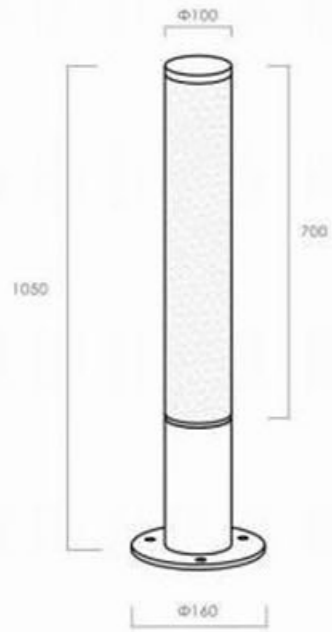

500A

L500\*H90mm  
10W

1000A

L1000\*H90mm  
22W

500B

L500\*H90mm  
10W

1000B

L1000\*H90mm  
22W

● black ○ white ● Dark grey

**Courtyard lights** | 36V,300MA | 3000K | Aluminium

600A

Ø120\*H600mm  
**12W**

900A

Ø120\*H900mm  
**18W**

1200A

Ø120\*H1200mm  
**24W**

**particulars**

Black

| outdoor garden Lamp | IP54 | 3000K | Epistar LED |

1050B  $\Phi 160 \times H1050\text{mm}$   
50W

2050B  $\Phi 160 \times H2050\text{mm}$   
100W

1550B  $\Phi 160 \times H1550\text{mm}$   
70W

● black ○ white ● Dark grey

| outdoor garden Lamp | IP54 | 3000K | Epistar LED |

1050A  
50W

Φ140\*H1050mm

2050A  
100W

Φ160\*H2050mm

1550A  
70W

Φ160\*H1550mm