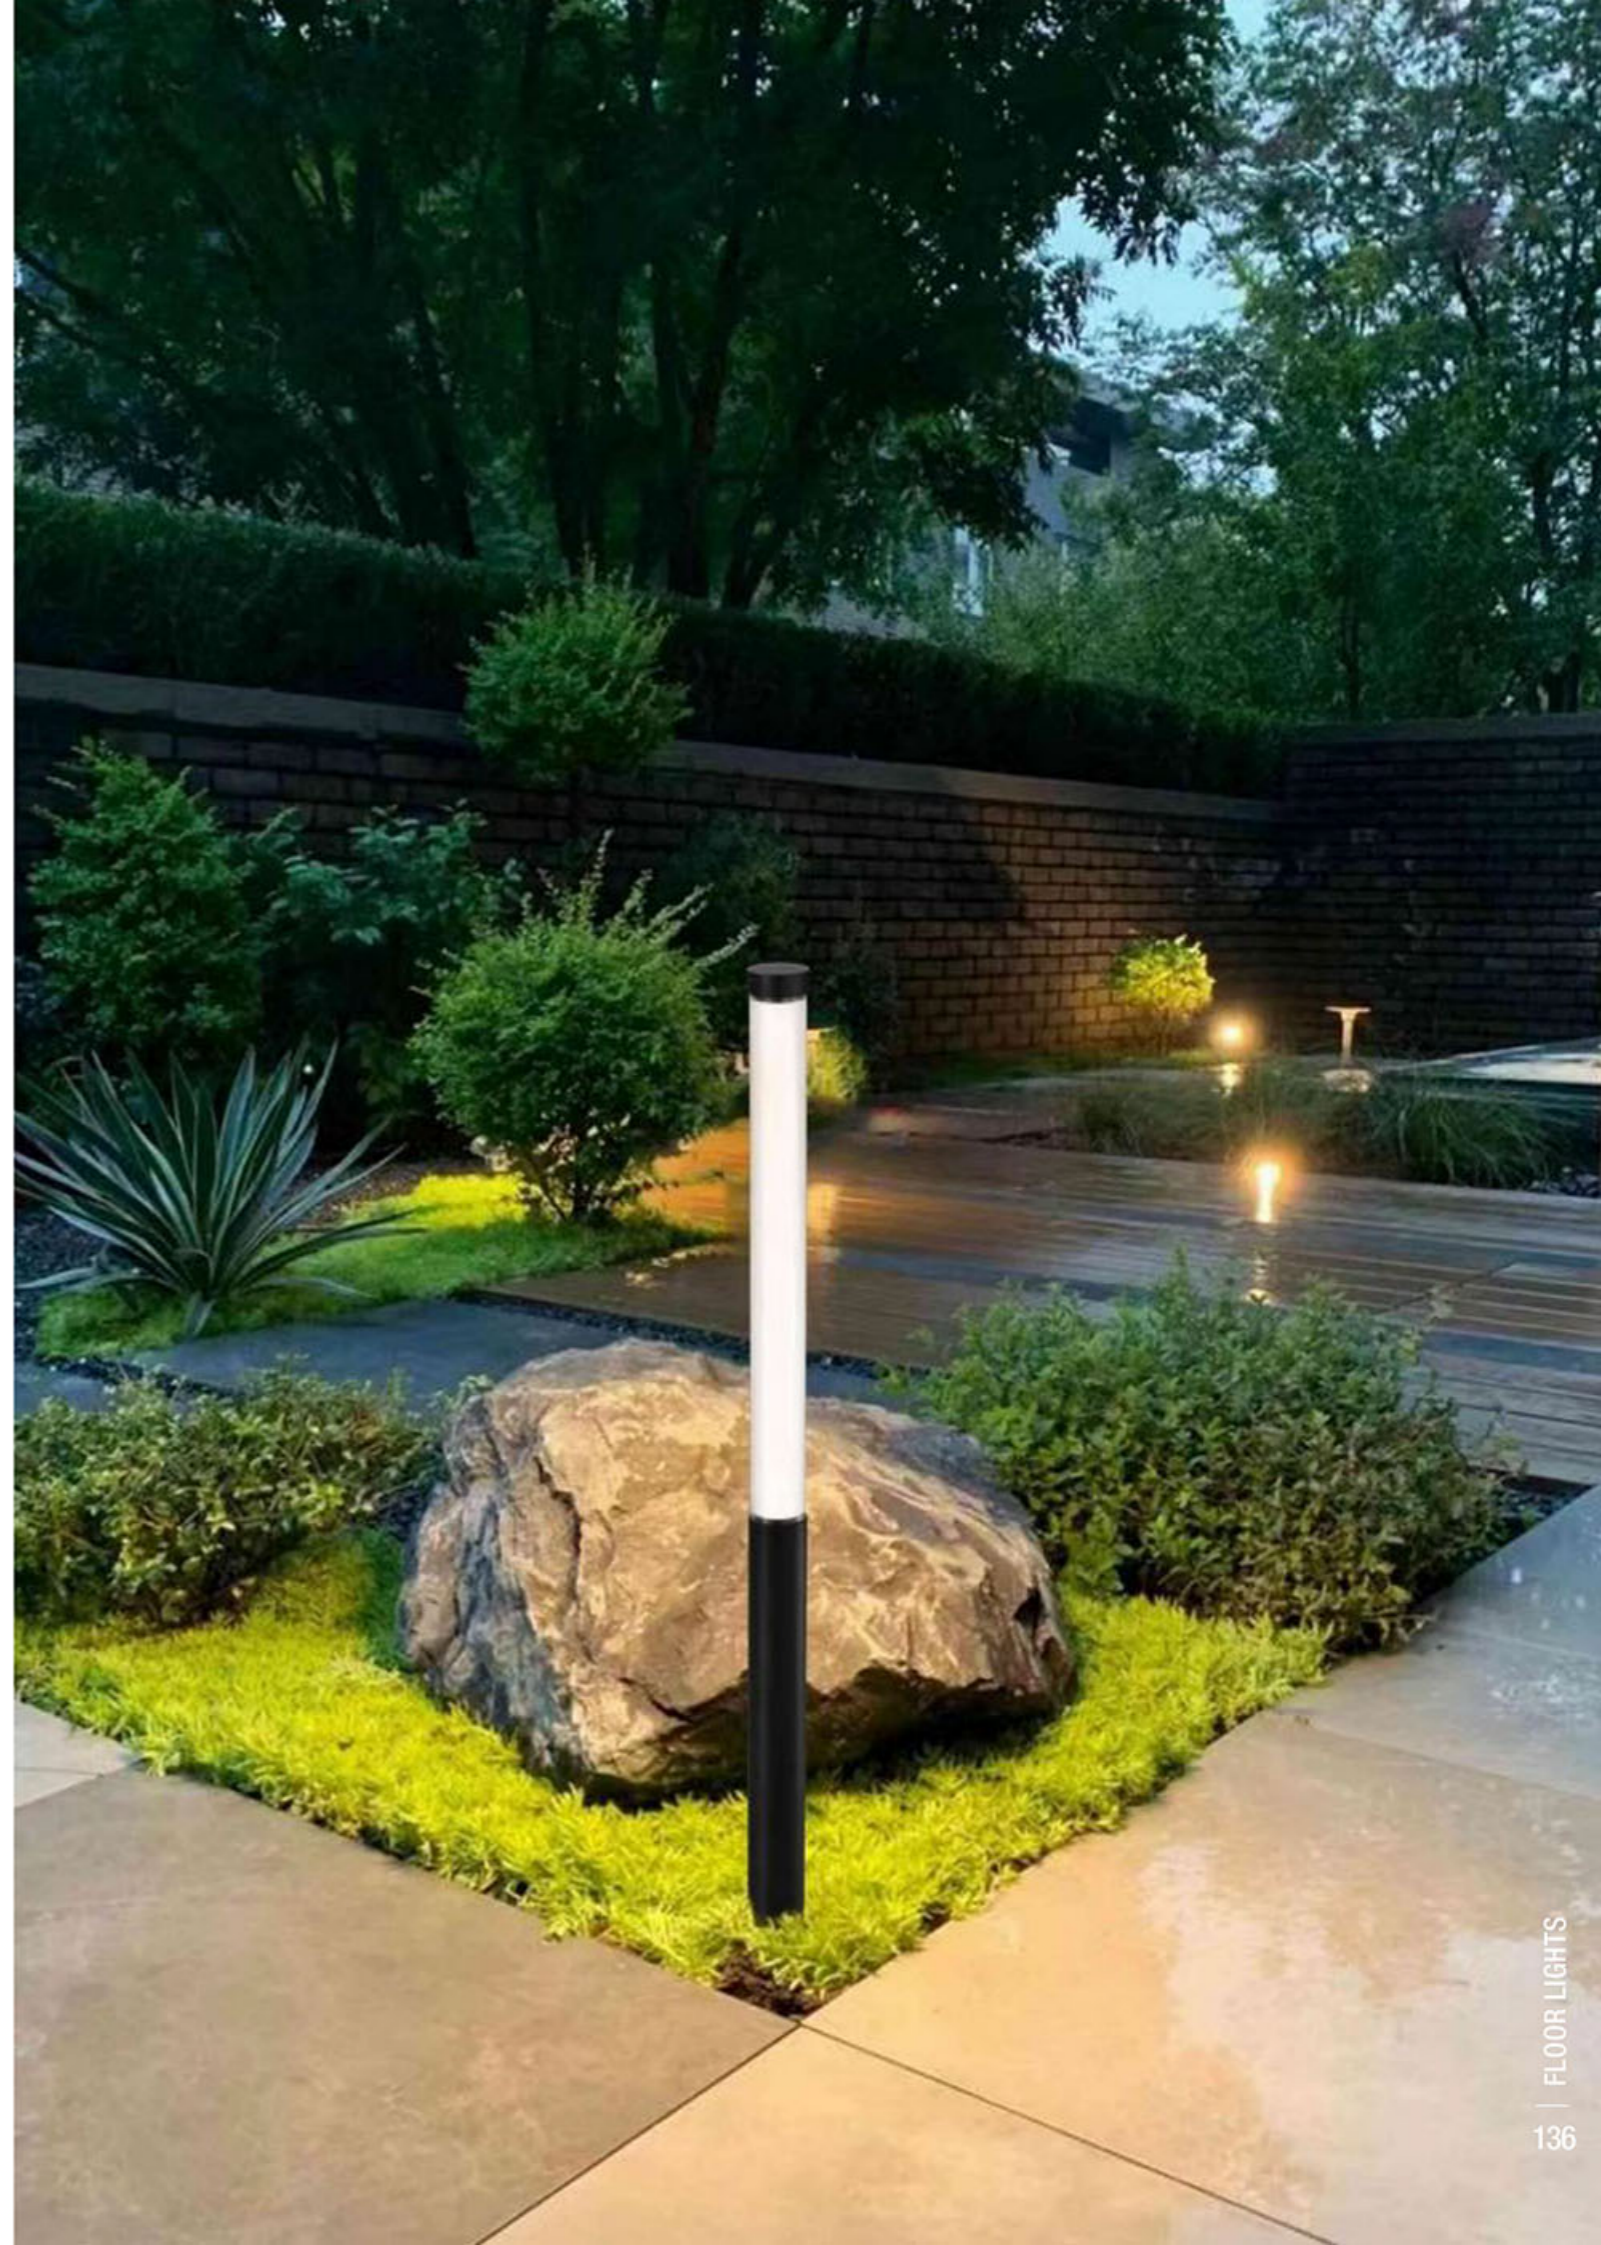

Courtyard lights | 36V,300MA | 3000K | Aluminium

600A

Ø120*H600mm
12W

900A

Ø120*H900mm
18W

1200A

Ø120*H1200mm
24W

particulars

Black