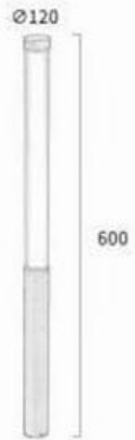

● black ○ white ● Dark grey

**Courtyard lights** | 36V,300MA | 3000K | Aluminium

600A

Ø120\*H600mm  
**12W**

900A

Ø120\*H900mm  
**18W**

1200A

Ø120\*H1200mm  
**24W**

**particulars**

Black

| outdoor garden Lamp | IP54 | 3000K | Epistar LED |

1050B  $\Phi 160 \times H1050\text{mm}$   
50W

2050B  $\Phi 160 \times H2050\text{mm}$   
100W

1550B  $\Phi 160 \times H1550\text{mm}$   
70W