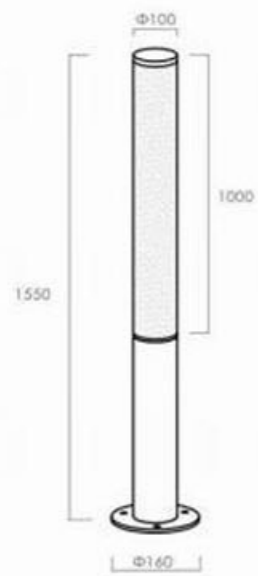

**LightSource:**  
COB  
**CRI:**  
Ra>90  
**CCT:**  
3000k

**Material:**  
Aluminum

**Power:**  
12w

**Size**  
L150\*W70\*H64mm

**OPTIC:**  
15°/24°/36°/55°

**Mainsvoltage:**  
DC24V

90B

Tiltable projector with fixed optic

500A

L500\*H90mm  
10W

1000A

L1000\*H90mm  
22W

500B

L500\*H90mm  
10W

1000B

L1000\*H90mm  
22W

**particulars**

Black

| outdoor garden Lamp | IP54 | 3000K | Epistar LED |

1050B  $\Phi 160 \times H1050\text{mm}$   
50W

2050B  $\Phi 160 \times H2050\text{mm}$   
100W

1550B  $\Phi 160 \times H1550\text{mm}$   
70W

● black ○ white ● Dark grey

| outdoor garden Lamp | IP54 | 3000K | Epistar LED |

1050A  
50W

Φ140\*H1050mm

2050A  
100W

Φ160\*H2050mm

1550A  
70W

Φ160\*H1550mm