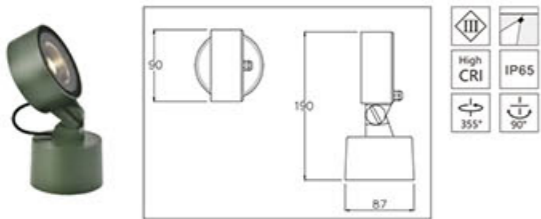

**Size**  
L145\*W78\*H157mm

The base sizes have different options. Can be used as tree light and wall light, is very wide range of applications.

Fixed 15°beam

Fixed 24°beam

Fixed 36°beam

Fixed 55°beam

70B

Tiltable projector with fixed optic

**LightSource:**  
COB  
**CRI:**  
Ra>90  
**CCT:**  
3000k

**Material:**  
Aluminum

**Power:**  
12w

**Size**  
L150\*W70\*H64mm

**OPTIC:**  
15°/24°/36°/55°

**Mainsvoltage:**  
DC24V

90B

Tiltable projector with fixed optic