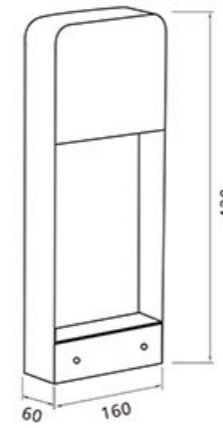

Garden lamp | AC 90-260VAC 50/60HZ | IP65 | 3000K | Epistar LED | Pure Aluminum | 30V | 100MA |

420A
5W