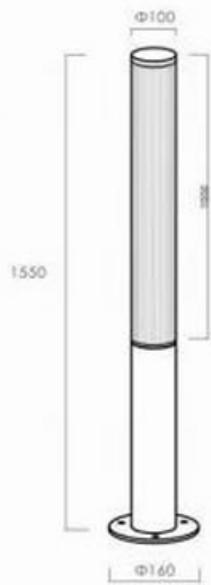

**LightSource:**  
COB  
**CRI:**  
Ra>90  
**CCT:**  
3000k

**Material:**  
Aluminum

**Power:**  
12w

**Size**  
L150\*W70\*H64mm

**OPTIC:**  
15°/24°/36°/55°

**Mainsvoltage:**  
DC24V

90B

Tiltable projector with fixed optic

**LightSource:**  
COB  
**CRI:**  
Ra>90  
**CCT:**  
3000k

**Material:**  
Aluminum

**Power:**  
20w

**Size**  
L190\*W87\*H90mm

**OPTIC:**  
15°/24°/36°/55°

**Mainsvoltage:**  
DC36V

100B

Tiltable projector with fixed optic

500A

L500\*H90mm  
10W

1000A

L1000\*H90mm  
22W

500B

L500\*H90mm  
10W

1000B

L1000\*H90mm  
22W

**particulars**

Black

| outdoor garden Lamp | IP54 | 3000K | Epistar LED |

1050B  $\Phi 160 \times H1050\text{mm}$   
50W

2050B  $\Phi 160 \times H2050\text{mm}$   
100W

1550B  $\Phi 160 \times H1550\text{mm}$   
70W