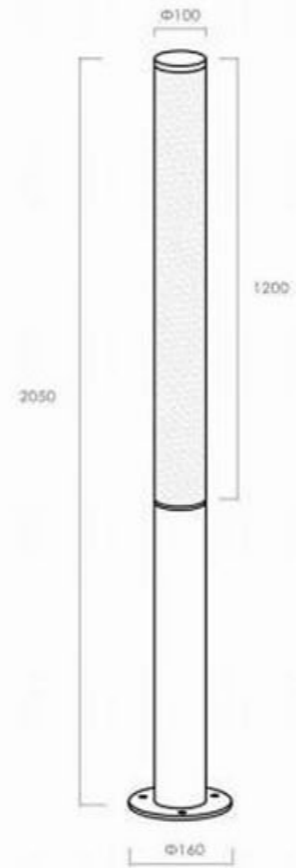

**LightSource:**  
COB  
**CRI:**  
Ra>90  
**CCT:**  
3000k

**Material:**  
Aluminum

**Power:**  
12w

**Size**  
L150\*W70\*H64mm

**OPTIC:**  
15°/24°/36°/55°

**Mainsvoltage:**  
DC24V

90B

Tiltable projector with fixed optic

**LightSource:**  
COB  
**CRI:**  
Ra>90  
**CCT:**  
3000k

**Material:**  
Aluminum

**Power:**  
20w

**Size**  
L190\*W87\*H90mm

**OPTIC:**  
15°/24°/36°/55°

**Mainsvoltage:**  
DC36V

100B

Tiltable projector with fixed optic

**particulars**

Black

| outdoor garden Lamp | IP54 | 3000K | Epistar LED |

1050B  $\Phi 160 \times H1050\text{mm}$   
50W

2050B  $\Phi 160 \times H2050\text{mm}$   
100W

1550B  $\Phi 160 \times H1550\text{mm}$   
70W

● black ○ white ● Dark grey

| outdoor garden Lamp | IP54 | 3000K | Epistar LED |

1050A  
50W

Φ140\*H1050mm

2050A  
100W

Φ160\*H2050mm

1550A  
70W

Φ160\*H1550mm