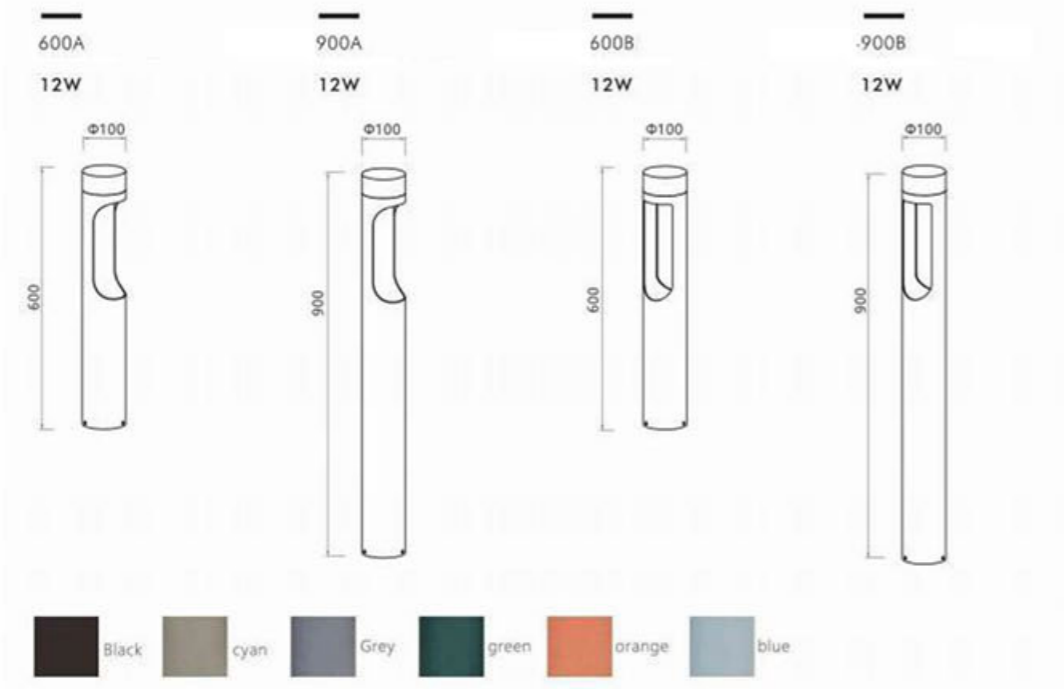

Garden lamp | AC 90-260VAC 50/60HZ | IP65 | 3000K | Epistar LED | Pure Aluminum | 36V | 300MA |