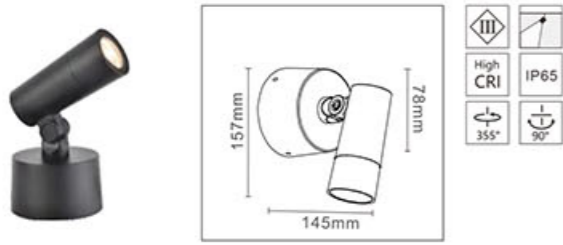

80B

LightSource:
COB

Material:
Aluminum

OPTIC:
15°/24°/36°/55°

CRI:
Ra>90

Power:
25w

Mainsvoltage:
DC36V

CCT:
3000k

Size
L145*W78*H157mm