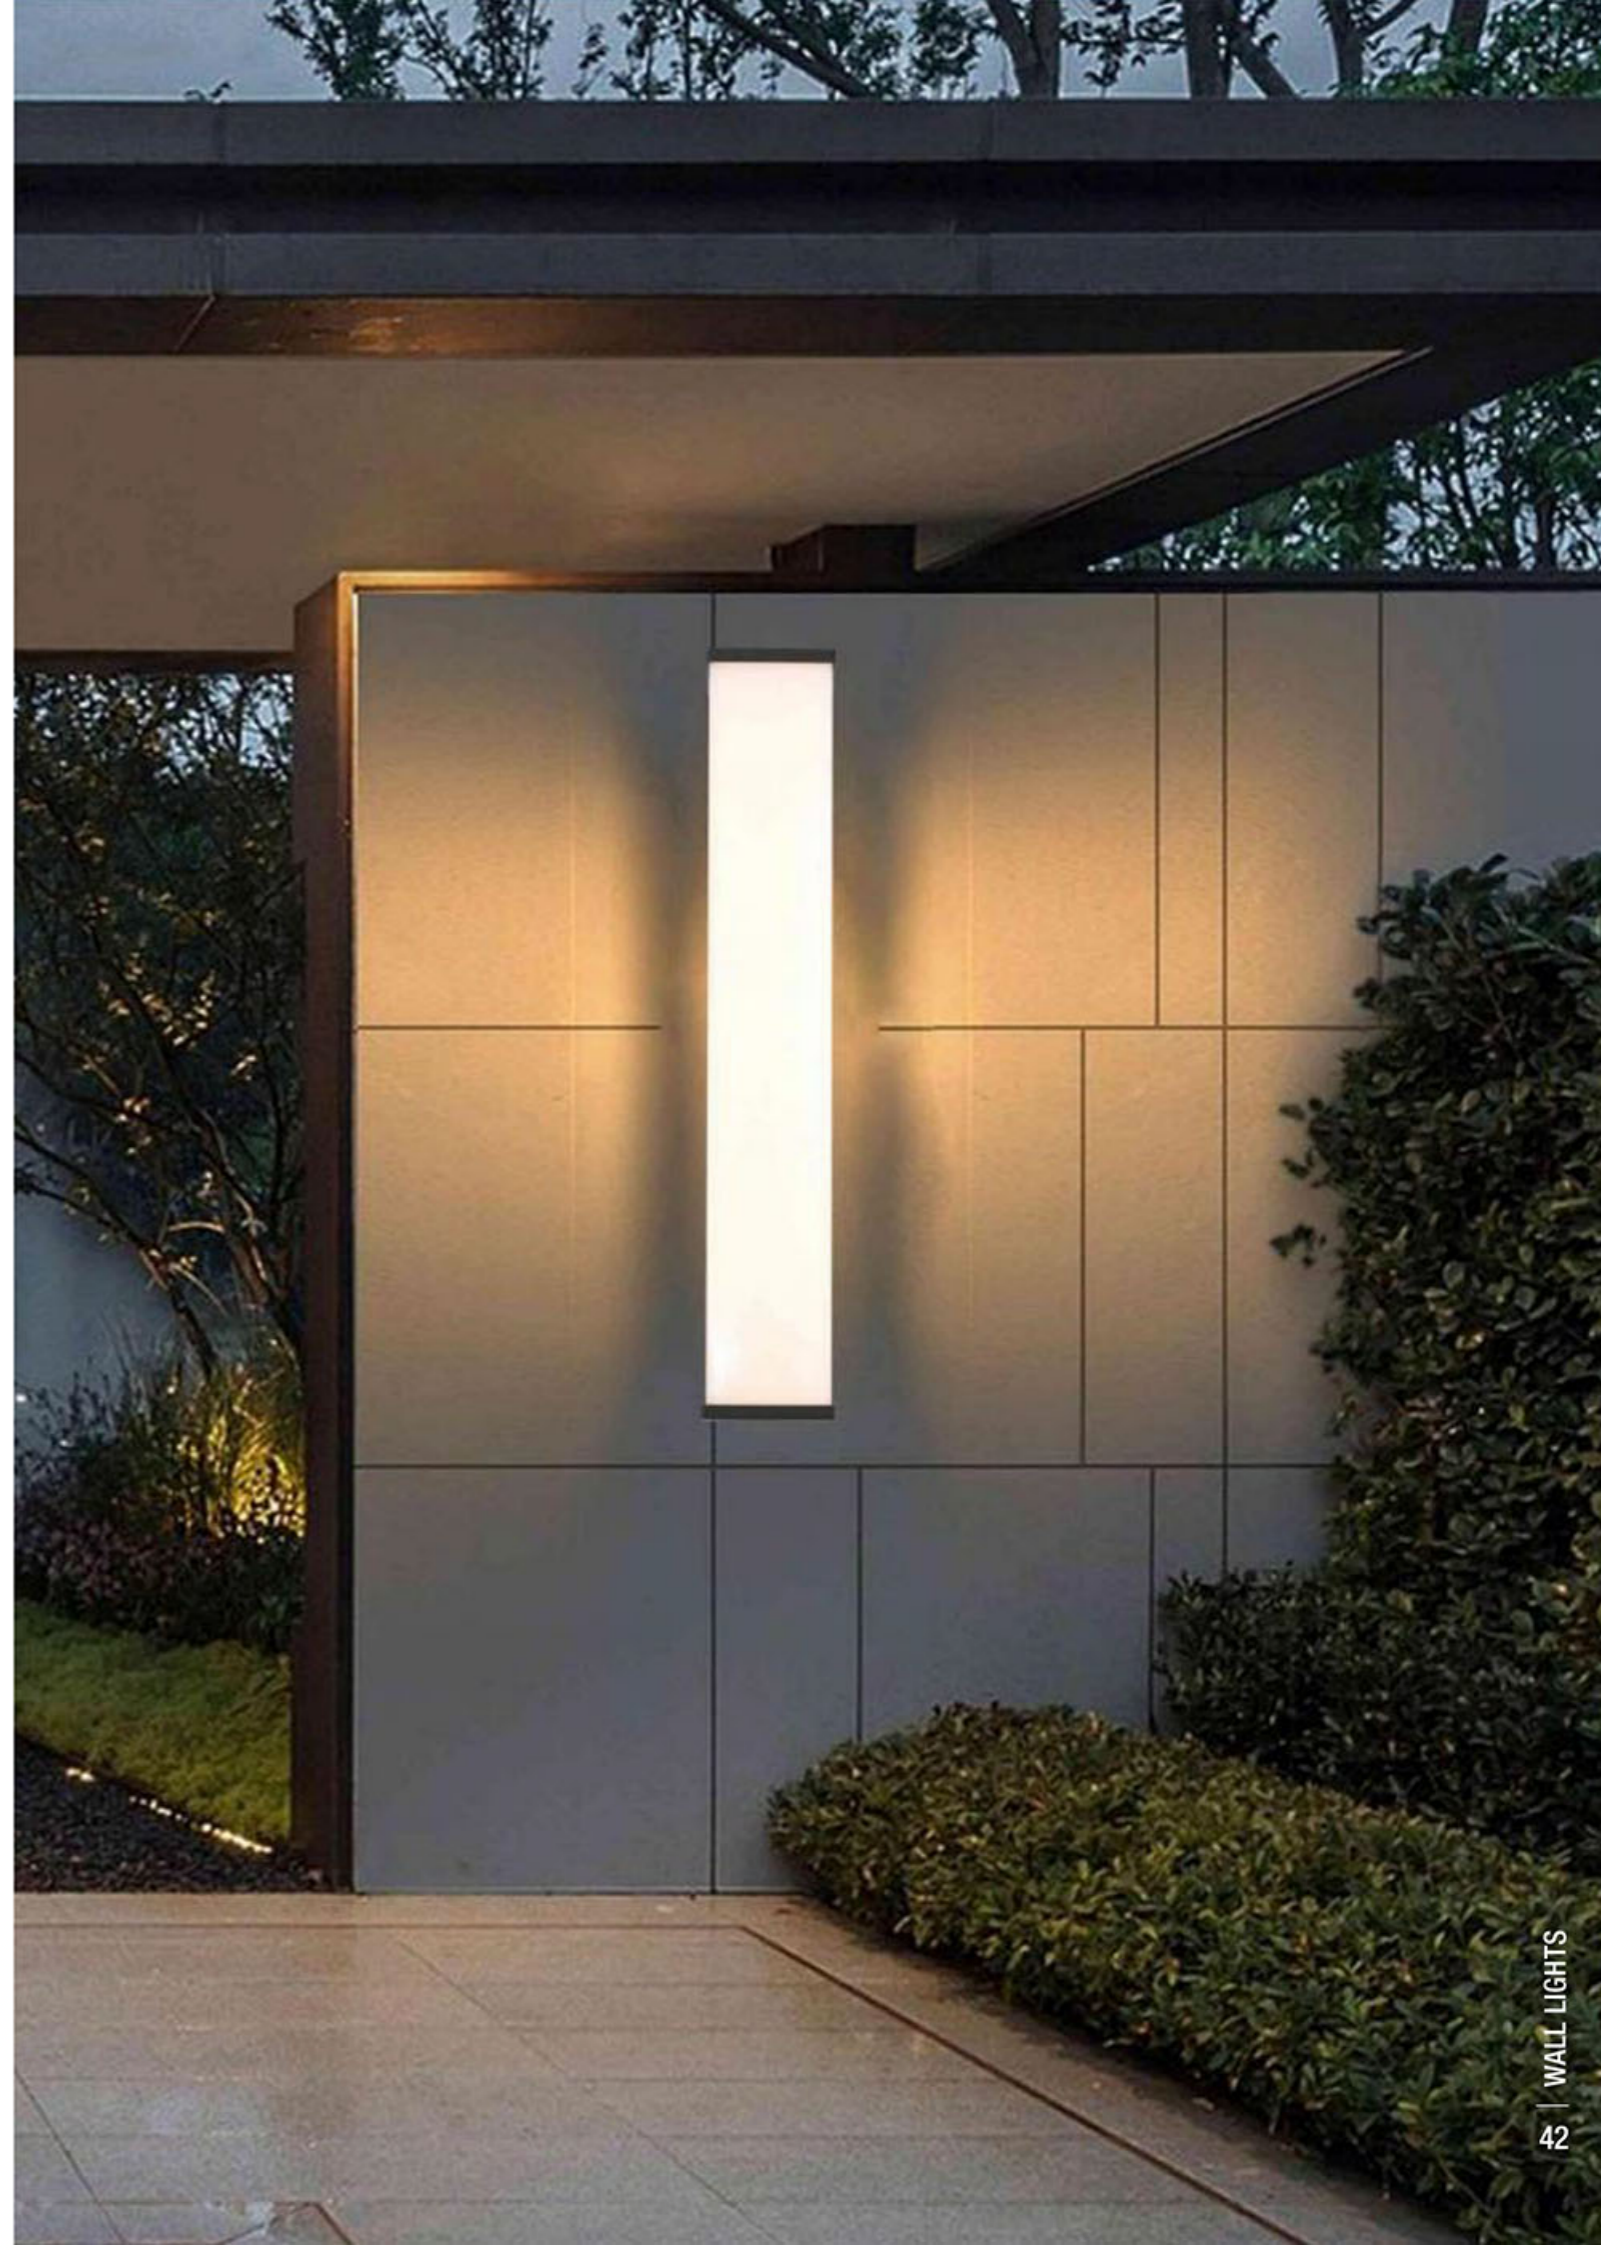

Outdoor wall lamp | AC 90-260VAC 50/60HZ | IP54 | 3000K

— 520A

— 1080A

L520*W90*H130mm
20W

L1080*W90*H130mm
40W

Black

White

Grey

Local details