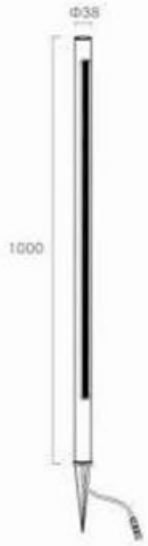

**LightSource:**  
COB  
**CRI:**  
Ra>90  
**CCT:**  
3000k

**Material:**  
Aluminum

**Power:**  
12w

**Size**  
L150\*W70\*H64mm

**OPTIC:**  
15°/24°/36°/55°

**Mainsvoltage:**  
DC24V

90B

Tiltable projector with fixed optic

500A

L500\*H90mm  
10W

1000A

L1000\*H90mm  
22W

500B

L500\*H90mm  
10W

1000B

L1000\*H90mm  
22W

Grey

Black

| outdoor garden Lamp | IP54 | 3000K | Epistar LED |

1000A  
16W  
Φ38\*H1000mm

600B  
16W  
Φ38\*H600mm

600A  
8W  
Φ38\*H600mm

**Ground-insertable**

**Base mountable**

● black ○ white ● Dark grey

**Courtyard lights** | 36V,300MA | 3000K | Aluminium

600A

Ø120\*H600mm  
**12W**

900A

Ø120\*H900mm  
**18W**

1200A

Ø120\*H1200mm  
**24W**