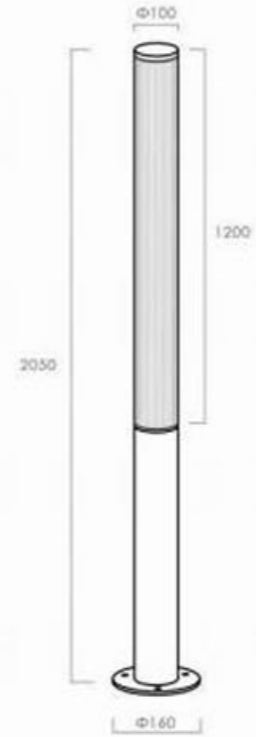

**LightSource:**  
COB  
**CRI:**  
Ra>90  
**CCT:**  
3000k

**Material:**  
Aluminum

**Power:**  
12w

**Size**  
L150\*W70\*H64mm

**OPTIC:**  
15°/24°/36°/55°

**Mainsvoltage:**  
DC24V

90B

Tiltable projector with fixed optic

**LightSource:**  
COB  
**CRI:**  
Ra>90  
**CCT:**  
3000k

**Material:**  
Aluminum

**Power:**  
20w

**Size**  
L190\*W87\*H90mm

**OPTIC:**  
15°/24°/36°/55°

**Mainsvoltage:**  
DC36V

100B

Tiltable projector with fixed optic

**particulars**

Black

| outdoor garden Lamp | IP54 | 3000K | Epistar LED |

1050B  $\Phi 160 \times H1050\text{mm}$   
50W

2050B  $\Phi 160 \times H2050\text{mm}$   
100W

1550B  $\Phi 160 \times H1550\text{mm}$   
70W

● black ○ white ● Dark grey

| outdoor garden Lamp | IP54 | 3000K | Epistar LED |

1050A  
50W

Φ140\*H1050mm

2050A  
100W

Φ160\*H2050mm

1550A  
70W

Φ160\*H1550mm