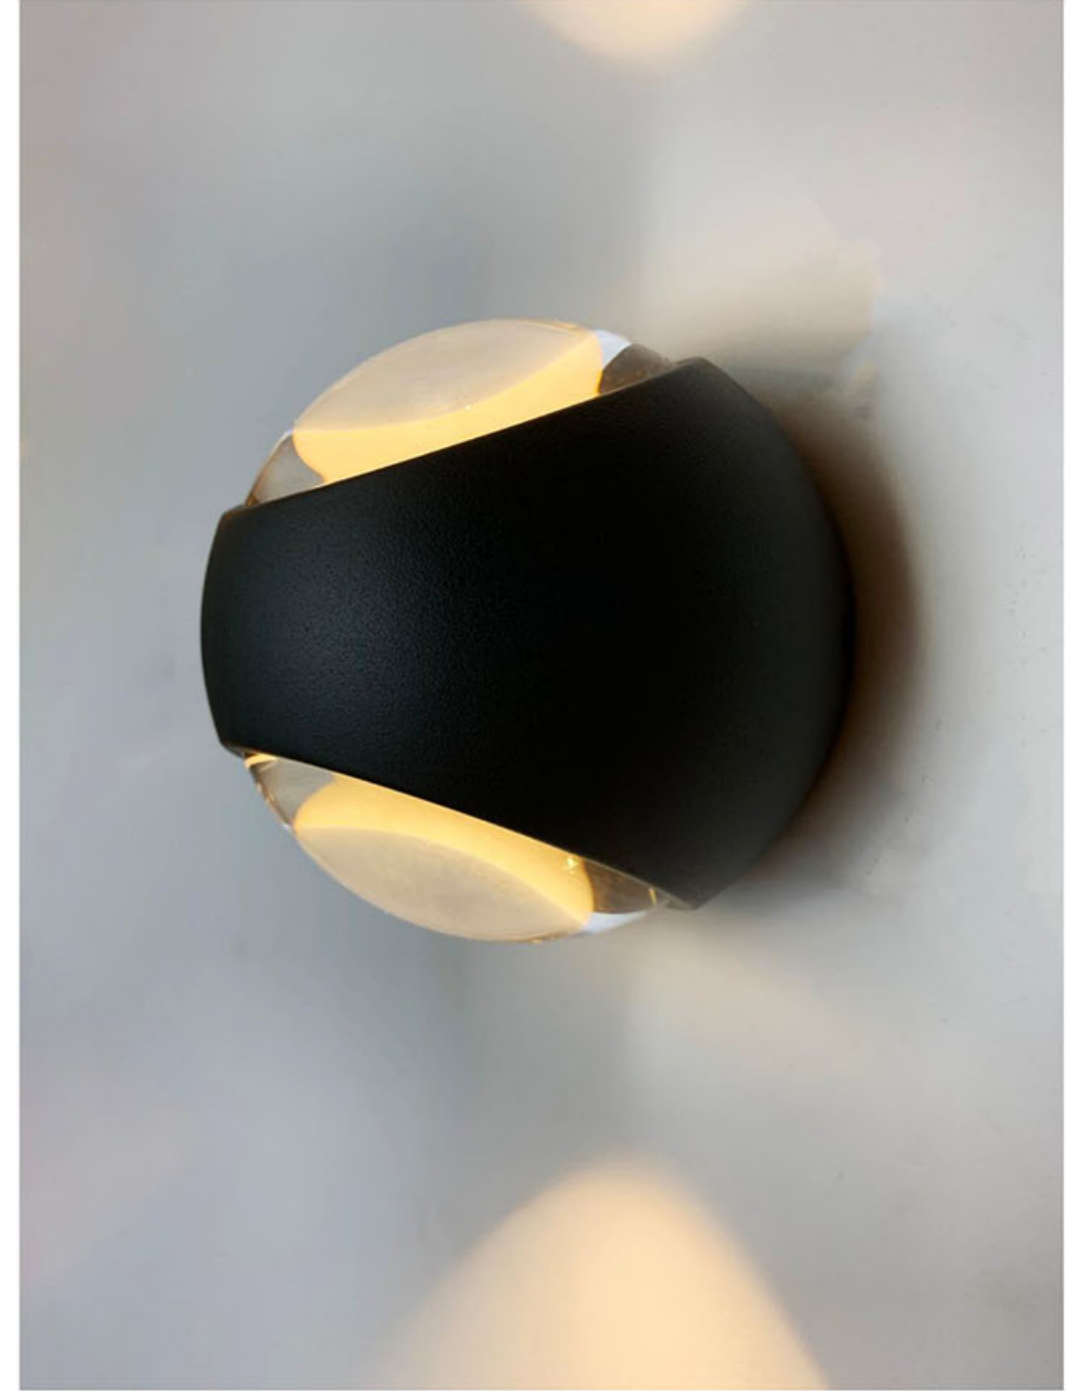

| outdoor wall lamp | IP54 | 3000K | Epistar LED |

● black ○ white ● Dark grey

A modern outdoor wall light with a curved design emits a soft, diffused glow, enhancing the ambiance of any exterior space. Its sleek weather-resistant structure blends seamlessly with contemporary architecture while providing both style and functionality.

70A

Tiltable projector with fixed optic

**LightSource:**  
COB  
**CRI:**  
Ra>90  
**CCT:**  
3000k

**Material:**  
Aluminum  
**Power:**  
12w  
**Size**  
L123\*W60\*H70mm

**OPTIC:**  
15°/24°/36°/55°  
**Mainsvoltage:**  
DC24V

90A

Tiltable projector with fixed optic

**LightSource:**  
COB  
**CRI:**  
Ra>90  
**CCT:**  
3000k

**Material:**  
Aluminum  
**Power:**  
20w  
**Size**  
L153\*W80\*H90mm

**OPTIC:**  
15°/24°/36°/55°  
**Mainsvoltage:**  
DC24V

100A

Tiltable projector with fixed optic

**LightSource:**  
COB  
**CRI:**  
Ra>90  
**CCT:**  
3000k

**Material:**  
Aluminum  
**Power:**  
30w  
**Size**  
L166\*W80\*H104mm

**OPTIC:**  
15°/24°/36°/55°  
**Mainsvoltage:**  
DC24V