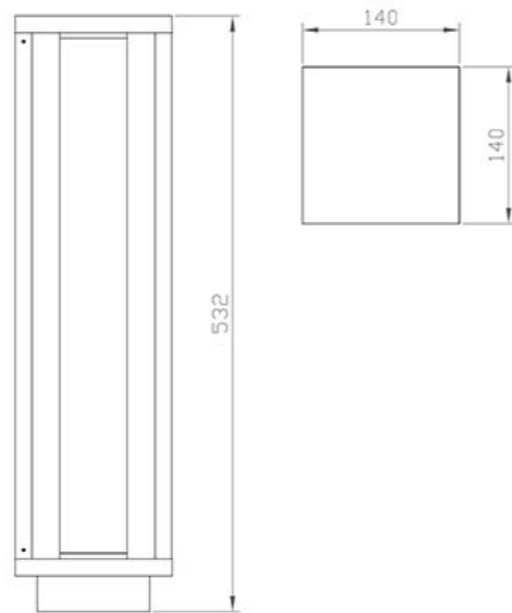

500B
26W W140*L140*532H