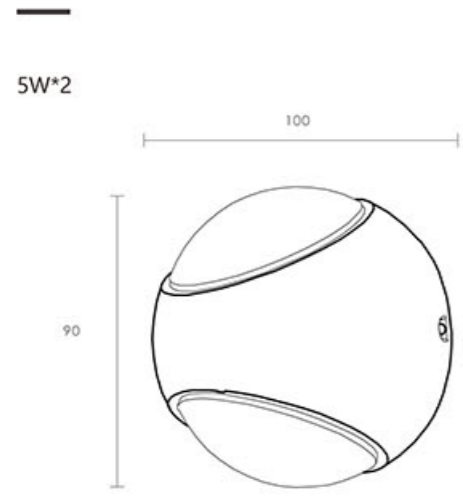

| outdoor wall lamp | IP54 | 3000K | Epistar LED |