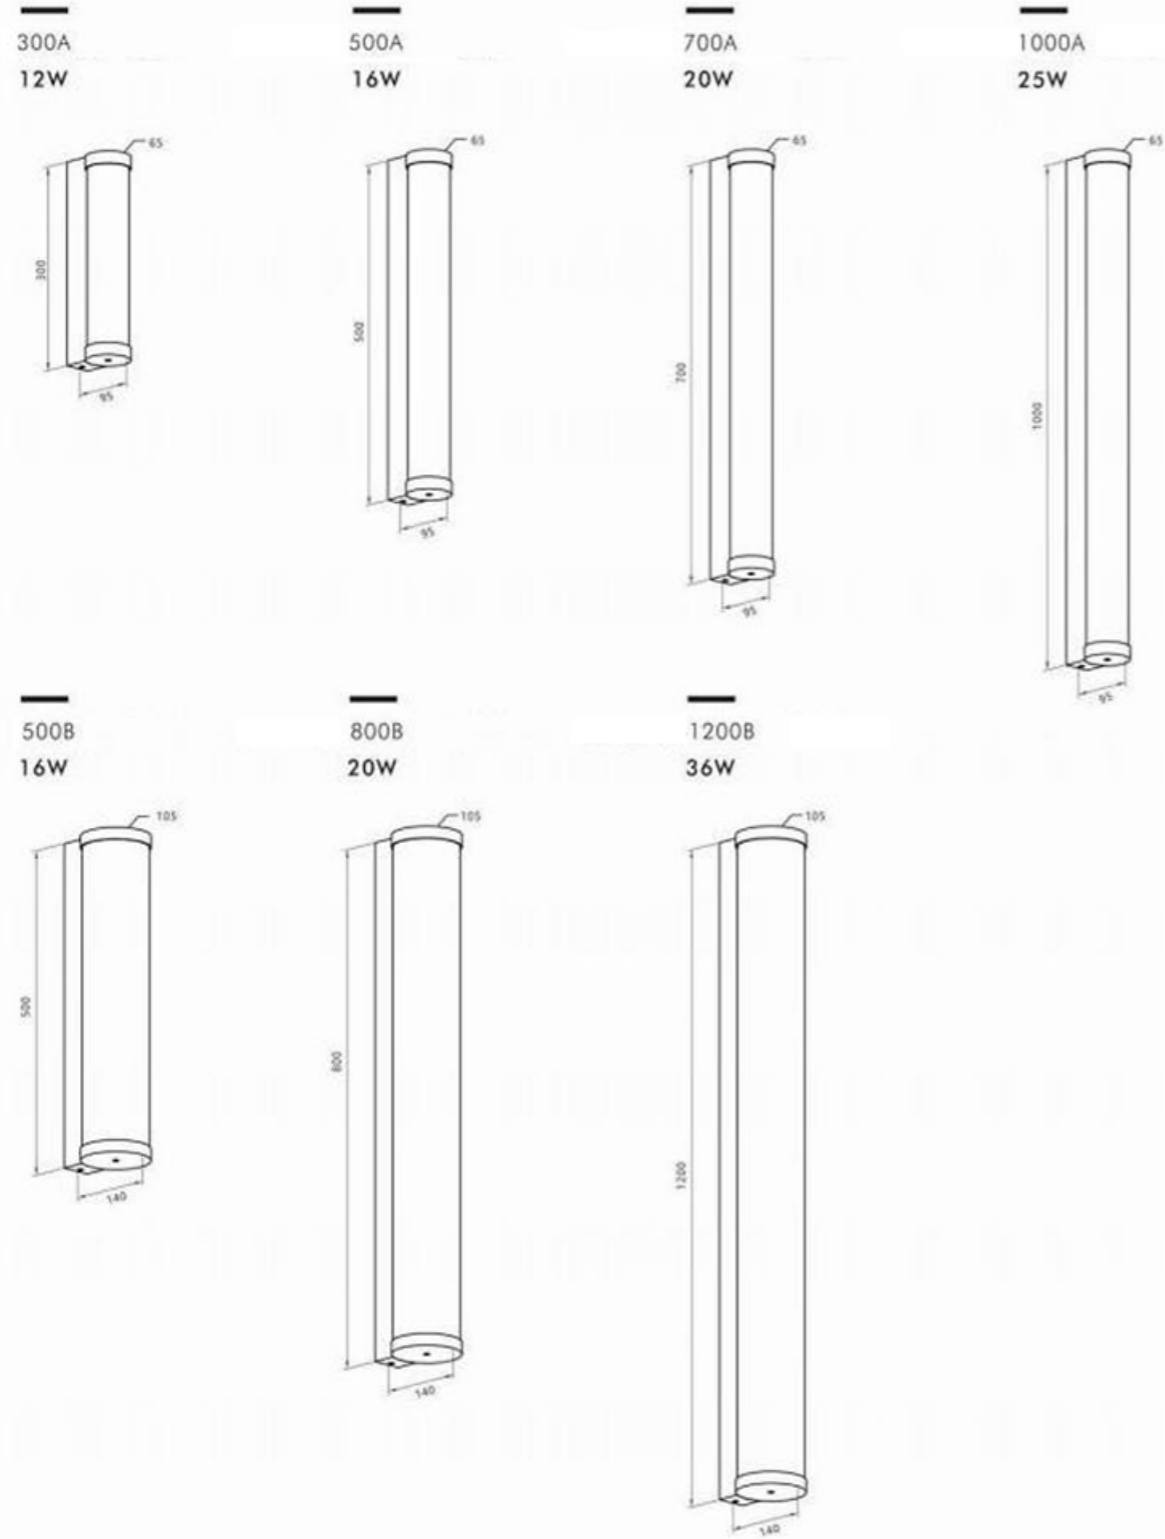

Garden lamp | AC 220-240VAC 50/60HZ | IP65 | 3000K | Epistar LED | Pure Aluminum | 36V |