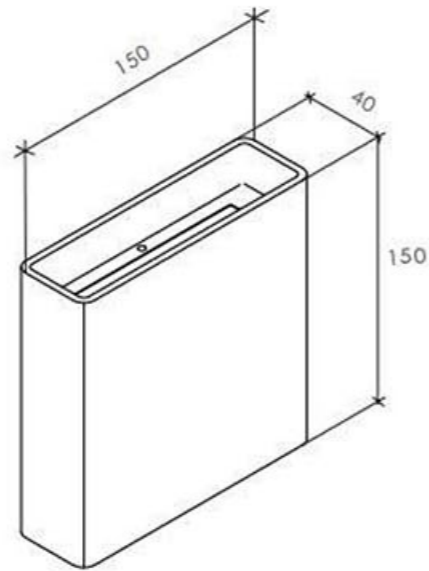

—
150*150*40
14W

● black ○ white