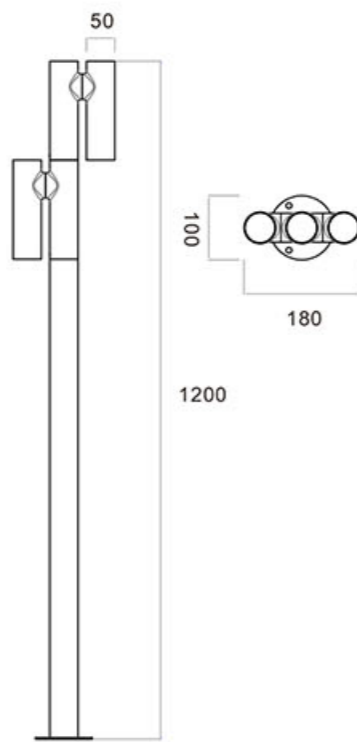

Outdoor Lighting | 3000K | CREE LED | Aluminum | AC 220-240V AC 50/60HZ | Ip65 | 15°24°36°55°|

900A1
10W 900*115*50MM

1200A2
20W 1200*180*50MM

1600A3
30W 1600*180*50MM