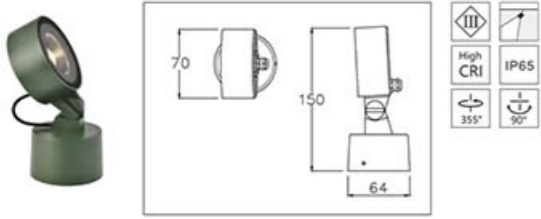

**Size**  
L145\*W78\*H157mm

The base sizes have different options. Can be used as tree light and wall light, is very wide range of applications.

Fixed 15°beam

Fixed 24°beam

Fixed 36°beam

Fixed 55°beam

70B

Tiltable projector with fixed optic