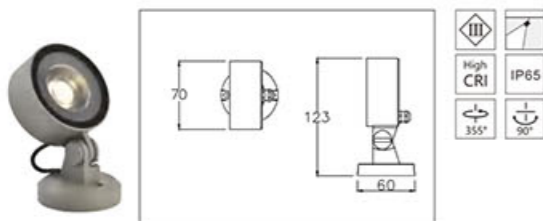

70A

Tiltable projector with fixed optic

**LightSource:**  
COB  
**CRI:**  
Ra>90  
**CCT:**  
3000k

**Material:**  
Aluminum  
**Power:**  
12w  
**Size**  
L123\*W60\*H70mm

**OPTIC:**  
15°/24°/36°/55°  
**Mainsvoltage:**  
DC24V