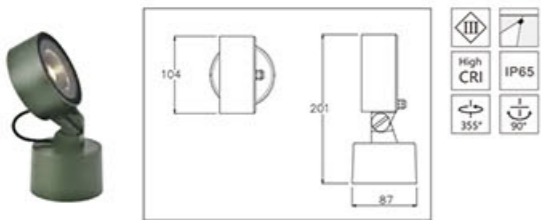

**LightSource:**  
COB  
**CRI:**  
Ra>90  
**CCT:**  
3000k

**Material:**  
Aluminum

**Power:**  
20w

**Size**  
L190\*W87\*H90mm

**OPTIC:**  
15°/24°/36°/55°

**Mainsvoltage:**  
DC36V

100B

Tiltable projector with fixed optic