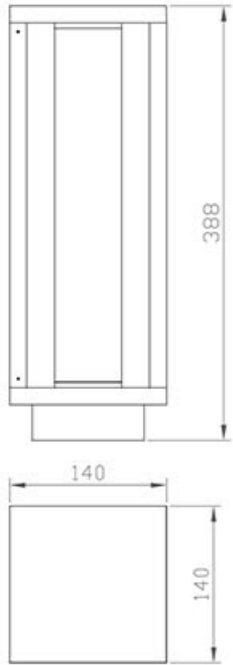

Outdoor Lighting | 3000K | CREE LED | Aluminum | AC 220-240V AC 50/60HZ | Ip65 | 40° |

350B
12W W140*L140*388H