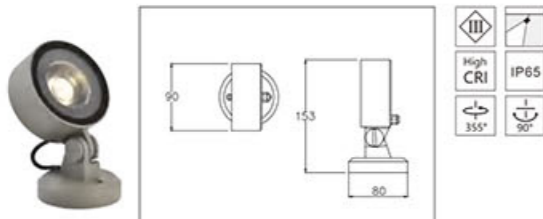

70A

Tiltable projector with fixed optic

**LightSource:**  
COB  
**CRI:**  
Ra>90  
**CCT:**  
3000k

**Material:**  
Aluminum  
**Power:**  
12w  
**Size**  
L123\*W60\*H70mm

**OPTIC:**  
15°/24°/36°/55°  
**Mainsvoltage:**  
DC24V

90A

Tiltable projector with fixed optic

**LightSource:**  
COB  
**CRI:**  
Ra>90  
**CCT:**  
3000k

**Material:**  
Aluminum  
**Power:**  
20w  
**Size**  
L153\*W80\*H90mm

**OPTIC:**  
15°/24°/36°/55°  
**Mainsvoltage:**  
DC24V