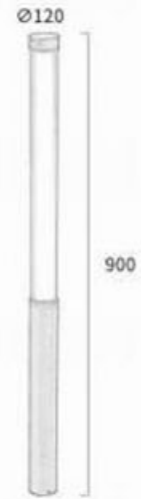

● black ○ white ● Dark grey

**Courtyard lights** | 36V,300MA | 3000K | Aluminium

600A

Ø120\*H600mm  
**12W**

900A

Ø120\*H900mm  
**18W**

1200A

Ø120\*H1200mm  
**24W**

**particulars**

Black

| outdoor garden Lamp | IP54 | 3000K | Epistar LED |

1050B  $\Phi 160 \times H1050\text{mm}$   
50W

2050B  $\Phi 160 \times H2050\text{mm}$   
100W

1550B  $\Phi 160 \times H1550\text{mm}$   
70W