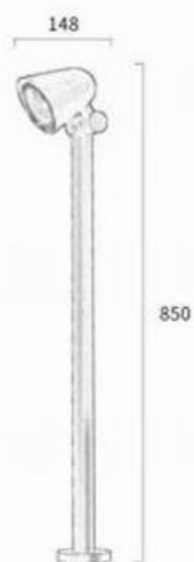

**LightSource:**  
COB  
**CRI:**  
Ra>90  
**CCT:**  
3000k

**Material:**  
Aluminum

**Power:**  
12w

**Size**  
L150\*W70\*H64mm

**OPTIC:**  
15°/24°/36°/55°

**Mainsvoltage:**  
DC24V

90B

Tiltable projector with fixed optic

**LightSource:**  
COB  
**CRI:**  
Ra>90  
**CCT:**  
3000k

**Material:**  
Aluminum

**Power:**  
20w

**Size**  
L190\*W87\*H90mm

**OPTIC:**  
15°/24°/36°/55°

**Mainsvoltage:**  
DC36V

100B

Tiltable projector with fixed optic

**LightSource:**  
COB  
**CRI:**  
Ra>90  
**CCT:**  
3000k

**Material:**  
Aluminum

**Power:**  
30w

**Size**  
L201\*W87\*H104mm

**OPTIC:**  
15°/24°/36°/55°

**Mainsvoltage:**  
DC24V

lampshade

Garden lamp | AC 90-260VAC 50/60HZ | IP65 | 3000K | Epistar LED | Pure Aluminum | 36V

**garden light** | 36V 300MA | 3000K | Aluminium

550A

148\*550mm  
**12W**

850A

148\*850mm  
**12W**

**particulars**

●  
Black