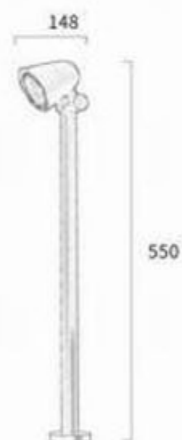

**LightSource:**  
COB  
**CRI:**  
Ra>90  
**CCT:**  
3000k

**Material:**  
Aluminum

**Power:**  
12w

**Size**  
L150\*W70\*H64mm

**OPTIC:**  
15°/24°/36°/55°

**Mainsvoltage:**  
DC24V

90B

Tiltable projector with fixed optic

**LightSource:**  
COB  
**CRI:**  
Ra>90  
**CCT:**  
3000k

**Material:**  
Aluminum

**Power:**  
20w

**Size**  
L190\*W87\*H90mm

**OPTIC:**  
15°/24°/36°/55°

**Mainsvoltage:**  
DC36V

100B

Tiltable projector with fixed optic

Garden lamp | AC 90-260VAC 50/60HZ | IP65 | 3000K | Epistar LED | Pure Aluminum | 36V

**garden light** | 36V 300MA | 3000K | Aluminium

550A

148\*550mm  
**12W**

850A

148\*850mm  
**12W**

**particulars**

●  
Black

Outdoor lighting | 36V,300MA | 3000K | Aluminium

1500A

Φ30\*H1500mm  
12W

2000A

Φ30\*H2000mm  
24W

2500A

Φ30\*H2500mm  
24W

particulars