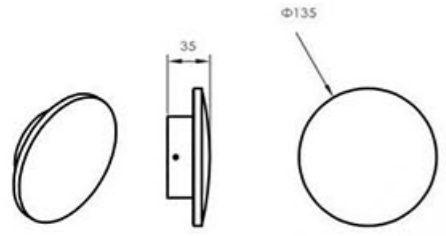

6W 135\*135\*35

12W 180\*180\*40

● black ○ white ● Dark grey

Description: Wall Lamp  
Material: Pure Aluminium  
Watts: 9w  
LED Input: Ac 90-260 vac 50/60hz Ip54  
Color: White  
Product Size(mm): 180\*270h\*60mm