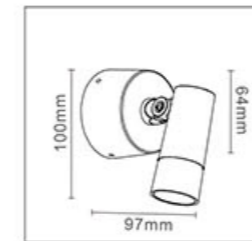

Bollard

Bollard

25B

LightSource:  
COB  
  
CRI:  
Ra>90  
  
CCT:  
3000k

Tiltable projector with fixed optic

Material:  
Aluminum  
  
Power:  
2w  
  
Size  
L87\*W64\*H80mm  
  
OPTIC:  
15°/24°/36°/55°  
  
Mainsvoltage:  
DC36V

35B

LightSource:  
COB  
  
CRI:  
Ra>90  
  
CCT:  
3000k

Material:  
Aluminum  
  
Power:  
10w  
  
Size  
L97\*W64\*H100mm  
  
OPTIC:  
15°/24°/36°/55°  
  
Mainsvoltage:  
DC36V

55B Tiltable projector with fixed optic