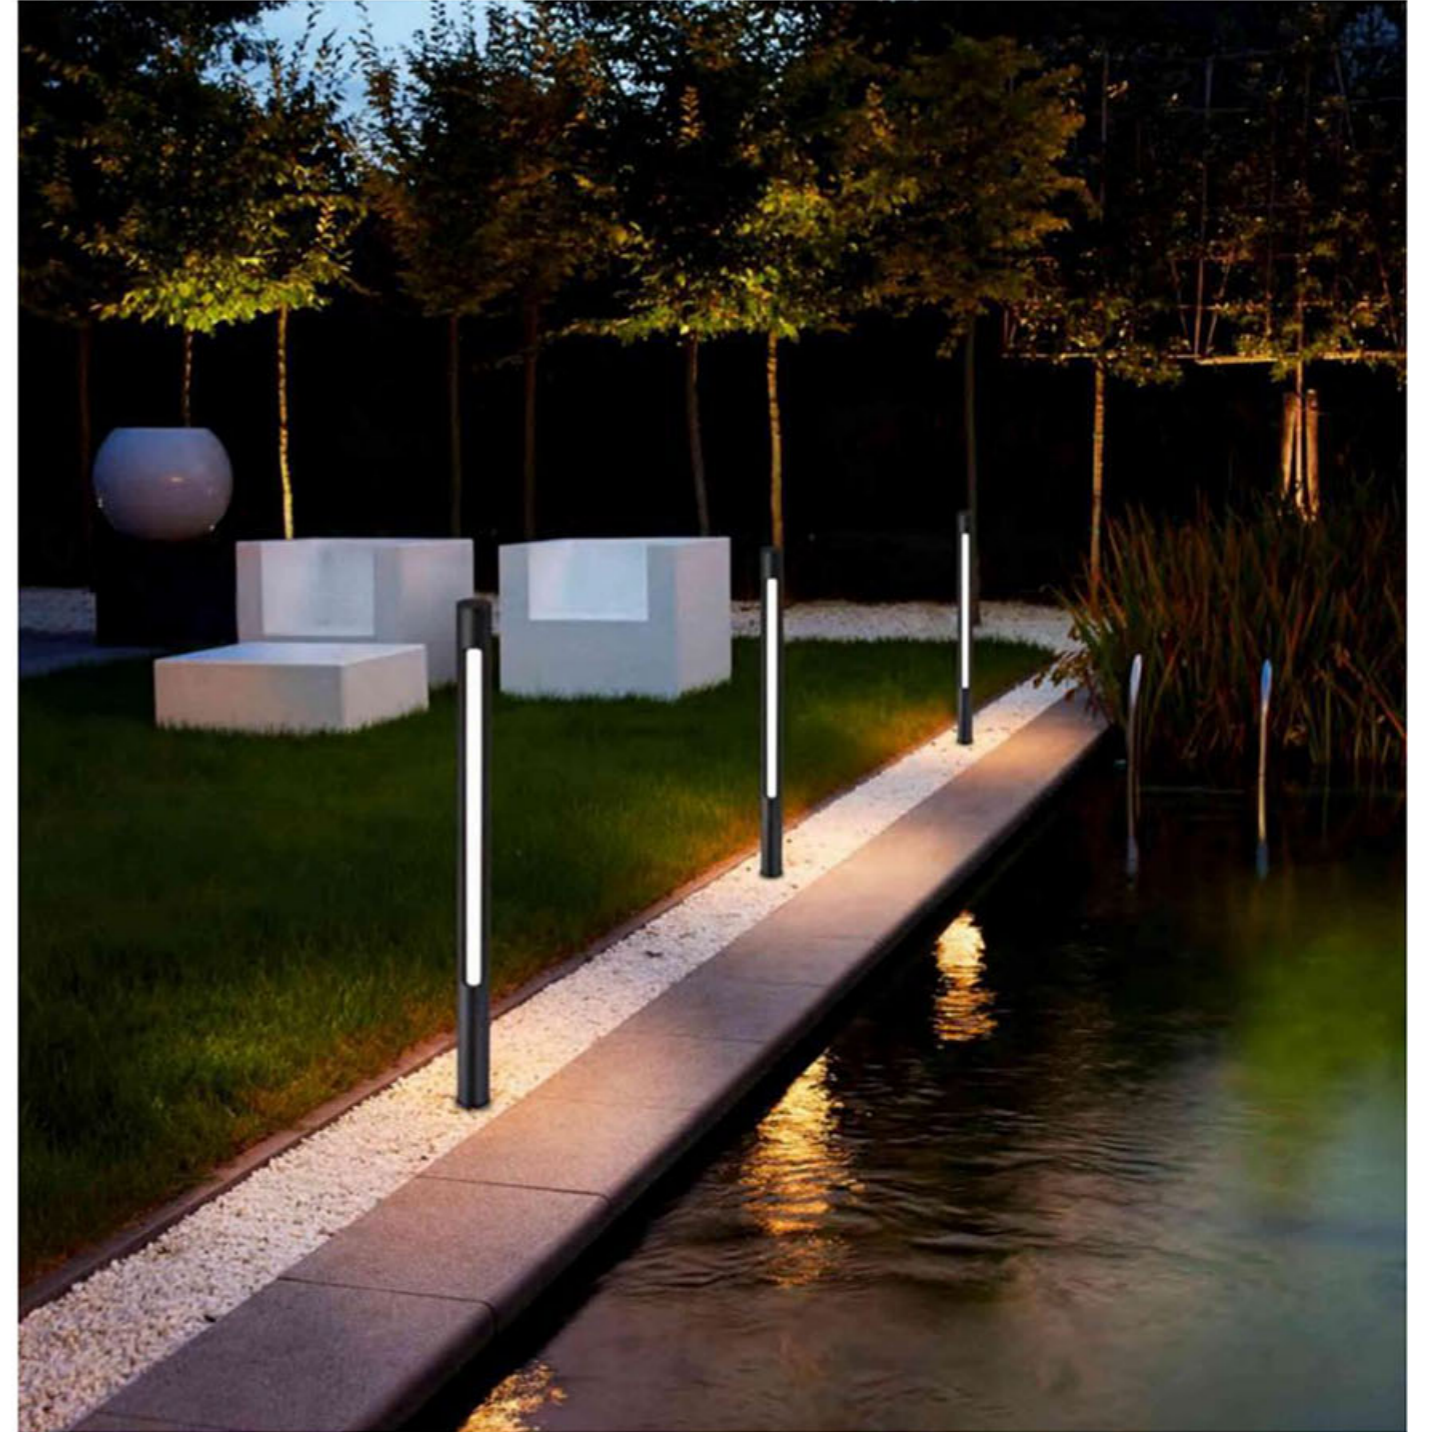

Grey

Black

| outdoor garden Lamp | IP54 | 3000K | Epistar LED |

1000A  
16W  
Φ38\*H1000mm

600B  
16W  
Φ38\*H600mm

600A  
8W  
Φ38\*H600mm

**Ground-insertable**

**Base mountable**