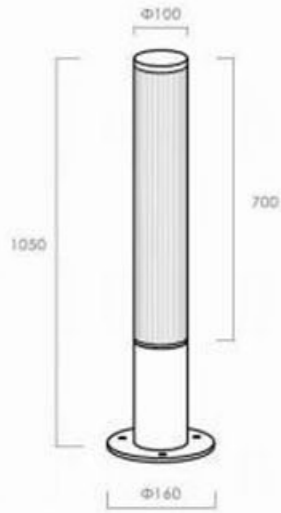

500A

L500\*H90mm  
10W

1000A

L1000\*H90mm  
22W

500B

L500\*H90mm  
10W

1000B

L1000\*H90mm  
22W

● black ○ white ● Dark grey

**Courtyard lights** | 36V,300MA | 3000K | Aluminium

600A

Ø120\*H600mm  
**12W**

900A

Ø120\*H900mm  
**18W**

1200A

Ø120\*H1200mm  
**24W**

**particulars**

Black

| outdoor garden Lamp | IP54 | 3000K | Epistar LED |

1050B  $\Phi 160 \times H1050\text{mm}$   
50W

2050B  $\Phi 160 \times H2050\text{mm}$   
100W

1550B  $\Phi 160 \times H1550\text{mm}$   
70W

● black ○ white ● Dark grey

| outdoor garden Lamp | IP54 | 3000K | Epistar LED |

1050A  
50W

Φ140\*H1050mm

2050A  
100W

Φ160\*H2050mm

1550A  
70W

Φ160\*H1550mm