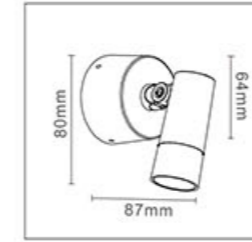

LightSource:
COB

CRI:
Ra>90

CCT:
3000k

Tiltable projector with fixed optic

Material:
Aluminum

Power:
2w

Size
L87*W64*H80mm

OPTIC:
15°/24°/36°/55°

Mainsvoltage:
DC36V