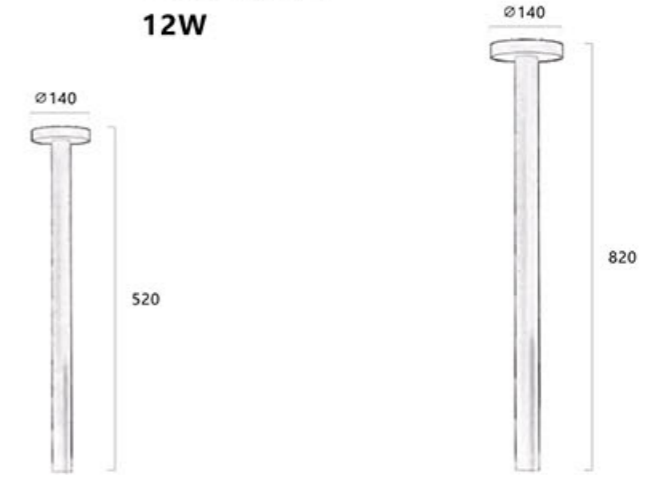

**LightSource:**  
COB  
**CRI:**  
Ra>90  
**CCT:**  
3000k

**Material:**  
Aluminum

**Power:**  
30w

**Size**  
L201\*W87\*H104mm

**OPTIC:**  
15°/24°/36°/55°

**Mainsvoltage:**  
DC24V

lampshade

## Applying a variety of outdoor lighting

Bollard

Outdoor wall lamps | 36V 300MA | 3000K | Aluminium

—  
520A

Ø140\*520mm  
12W

—  
820A

Ø140\*820mm  
12W

●  
Black