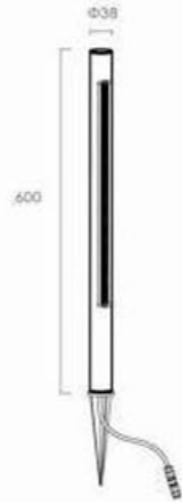

500A

L500\*H90mm  
10W

1000A

L1000\*H90mm  
22W

500B

L500\*H90mm  
10W

1000B

L1000\*H90mm  
22W

Grey

Black

| outdoor garden Lamp | IP54 | 3000K | Epistar LED |

1000A  
16W  
Φ38\*H1000mm

600B  
16W  
Φ38\*H600mm

600A  
8W  
Φ38\*H600mm

**Ground-insertable**

**Base mountable**

● black ○ white ● Dark grey

**Courtyard lights** | 36V,300MA | 3000K | Aluminium

600A

Ø120\*H600mm  
**12W**

900A

Ø120\*H900mm  
**18W**

1200A

Ø120\*H1200mm  
**24W**