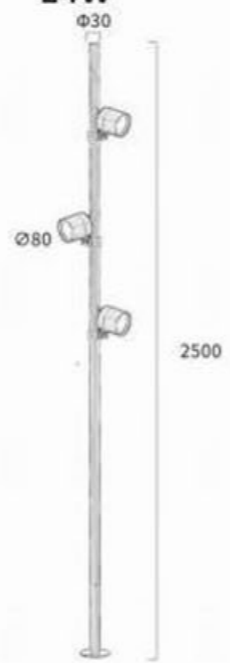

35B

LightSource:  
COB  
  
CRI:  
Ra>90  
  
CCT:  
3000k

Material:  
Aluminum  
  
Power:  
10w  
  
Size  
L97\*W64\*H100mm  
  
OPTIC:  
15°/24°/36°/55°  
  
Mainsvoltage:  
DC36V

55B Tiltable projector with fixed optic

**LightSource:**  
COB  
**CRI:**  
Ra>90  
**CCT:**  
3000k

**Material:**  
Aluminum

**Power:**  
12w

**Size**  
L150\*W70\*H64mm

**OPTIC:**  
15°/24°/36°/55°

**Mainsvoltage:**  
DC24V

90B

Tiltable projector with fixed optic

Outdoor lighting | 36V,300MA | 3000K | Aluminium

1500A

Φ30\*H1500mm  
12W

2000A

Φ30\*H2000mm  
24W

2500A

Φ30\*H2500mm  
24W

particulars

500A

L500\*H90mm  
10W

1000A

L1000\*H90mm  
22W

500B

L500\*H90mm  
10W

1000B

L1000\*H90mm  
22W