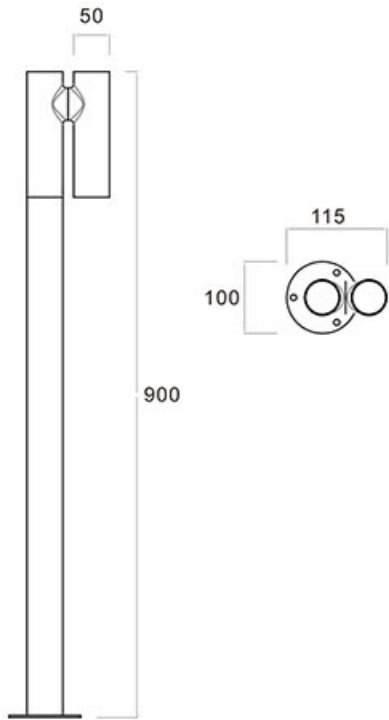

Outdoor Lighting | 3000K | CREE LED | Aluminum | AC 220-240V AC 50/60HZ | Ip65 | 15°24°36°55°|

900A1
10W 900*115*50MM

1200A2
20W 1200*180*50MM

1600A3
30W 1600*180*50MM