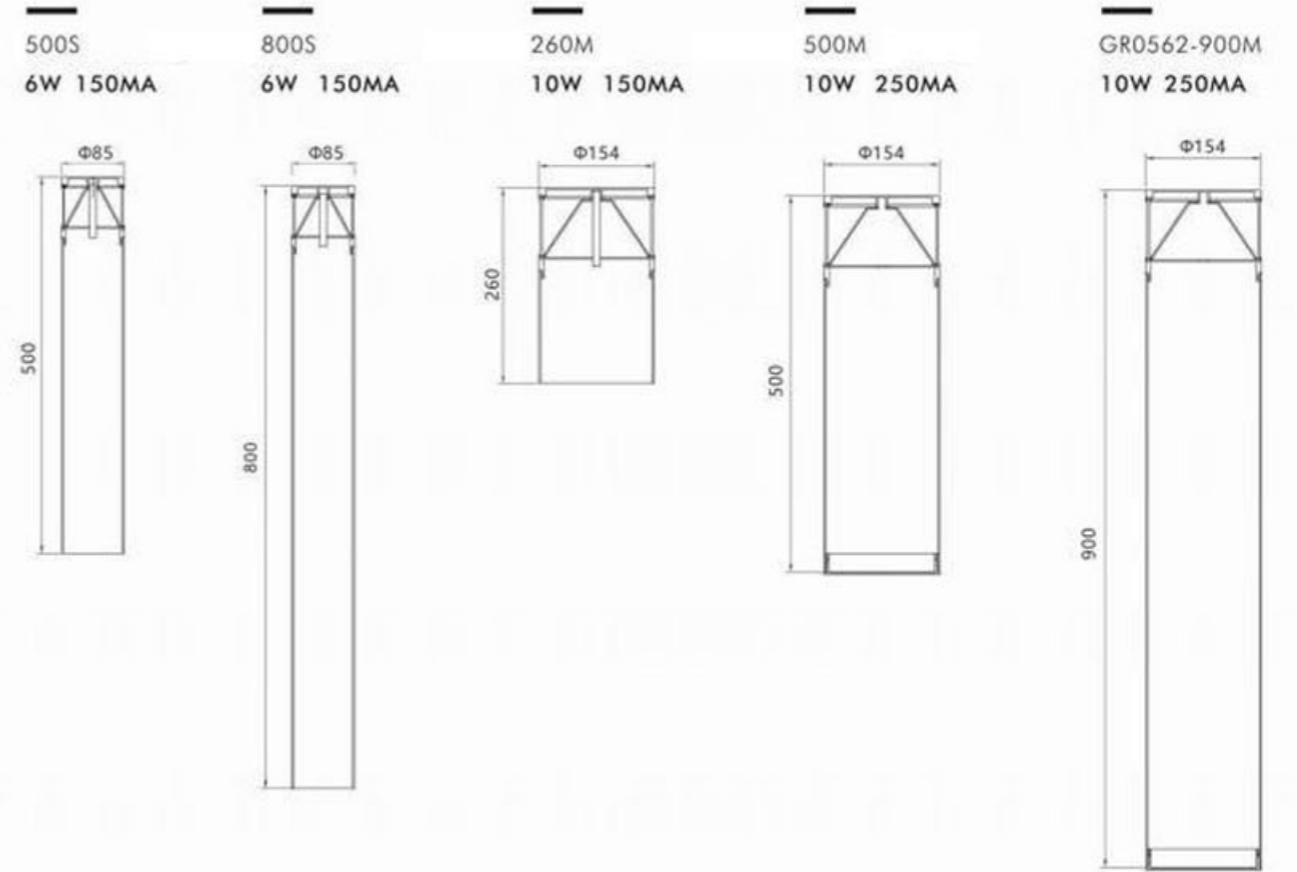

Garden lamp | AC 90-260VAC 50/60HZ | IP65 | 3000K | Epistar LED | Pure Aluminum | 36V