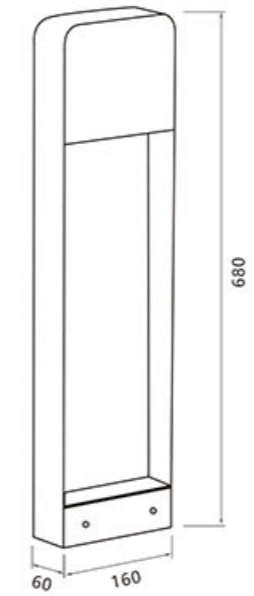

Garden lamp | AC 90-260VAC 50/60HZ | IP65 | 3000K | Epistar LED | Pure Aluminum | 30V | 100MA |

420A
5W

680A
5W