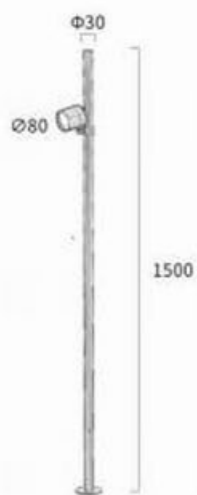

Garden lamp | AC 90-260VAC 50/60HZ | IP65 | 3000K | Epistar LED | Pure Aluminum | 36V

**garden light** | 36V 300MA | 3000K | Aluminium

550A

148\*550mm  
**12W**

850A

148\*850mm  
**12W**

**particulars**

●  
Black

Outdoor lighting | 36V,300MA | 3000K | Aluminium

1500A

Φ30\*H1500mm  
12W

2000A

Φ30\*H2000mm  
24W

2500A

Φ30\*H2500mm  
24W

particulars