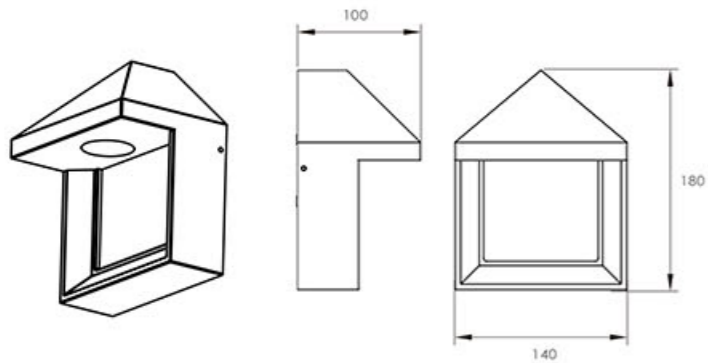

| outdoor wall lamp | AC 90-260VAC 50/60HZ | IP54 | 3000K | Epistar LED |

180*140*H100mm
5W