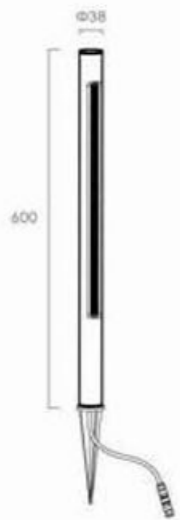

500A

L500\*H90mm  
10W

1000A

L1000\*H90mm  
22W

500B

L500\*H90mm  
10W

1000B

L1000\*H90mm  
22W

Grey

Black

| outdoor garden Lamp | IP54 | 3000K | Epistar LED |

1000A  
16W  
Φ38\*H1000mm

600B  
16W  
Φ38\*H600mm

600A  
8W  
Φ38\*H600mm

**Ground-insertable**

**Base mountable**

● black ○ white ● Dark grey

**Courtyard lights** | 36V,300MA | 3000K | Aluminium

600A

Ø120\*H600mm  
**12W**

900A

Ø120\*H900mm  
**18W**

1200A

Ø120\*H1200mm  
**24W**