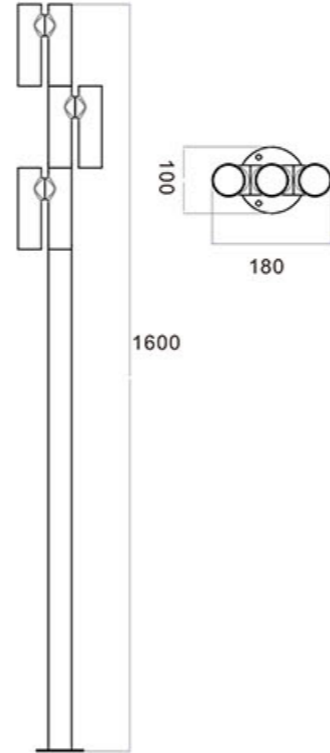

Outdoor Lighting | 3000K | CREE LED | Aluminum | AC 220-240V AC 50/60HZ | Ip65 | 15°24°36°55°|

900A1
10W 900*115*50MM

1200A2
20W 1200*180*50MM

1600A3
30W 1600*180*50MM