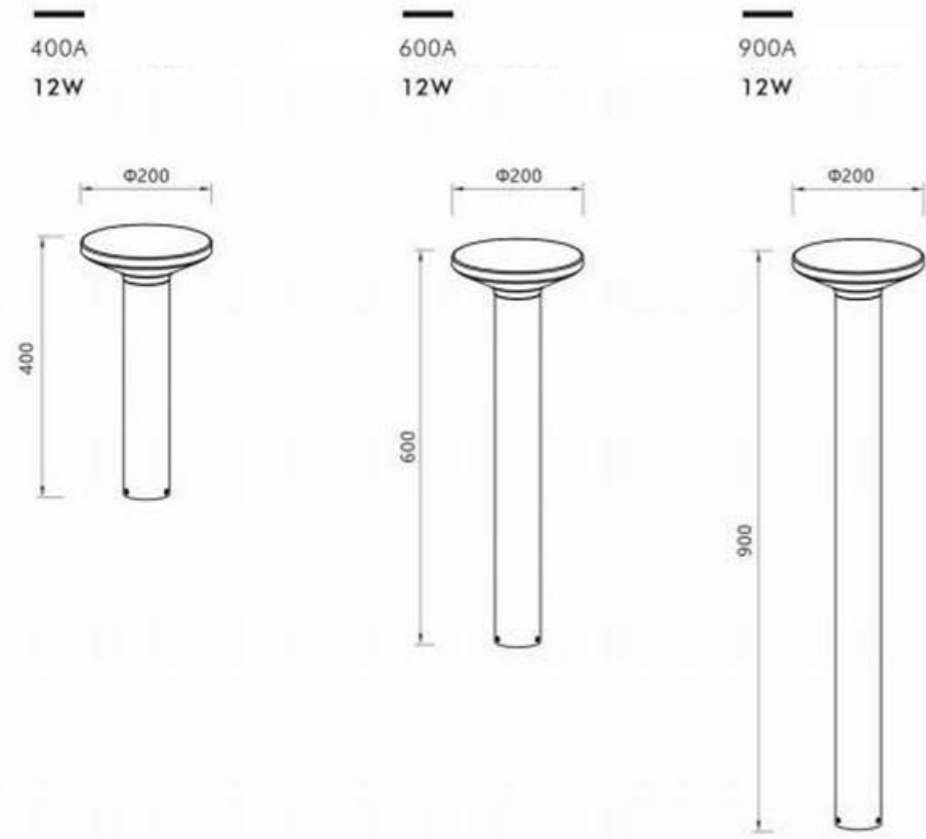

Garden lamp | AC 90-260VAC 50/60HZ | IP65 | 3000K | Epistar LED | Pure Aluminum | 36V | 300MA |