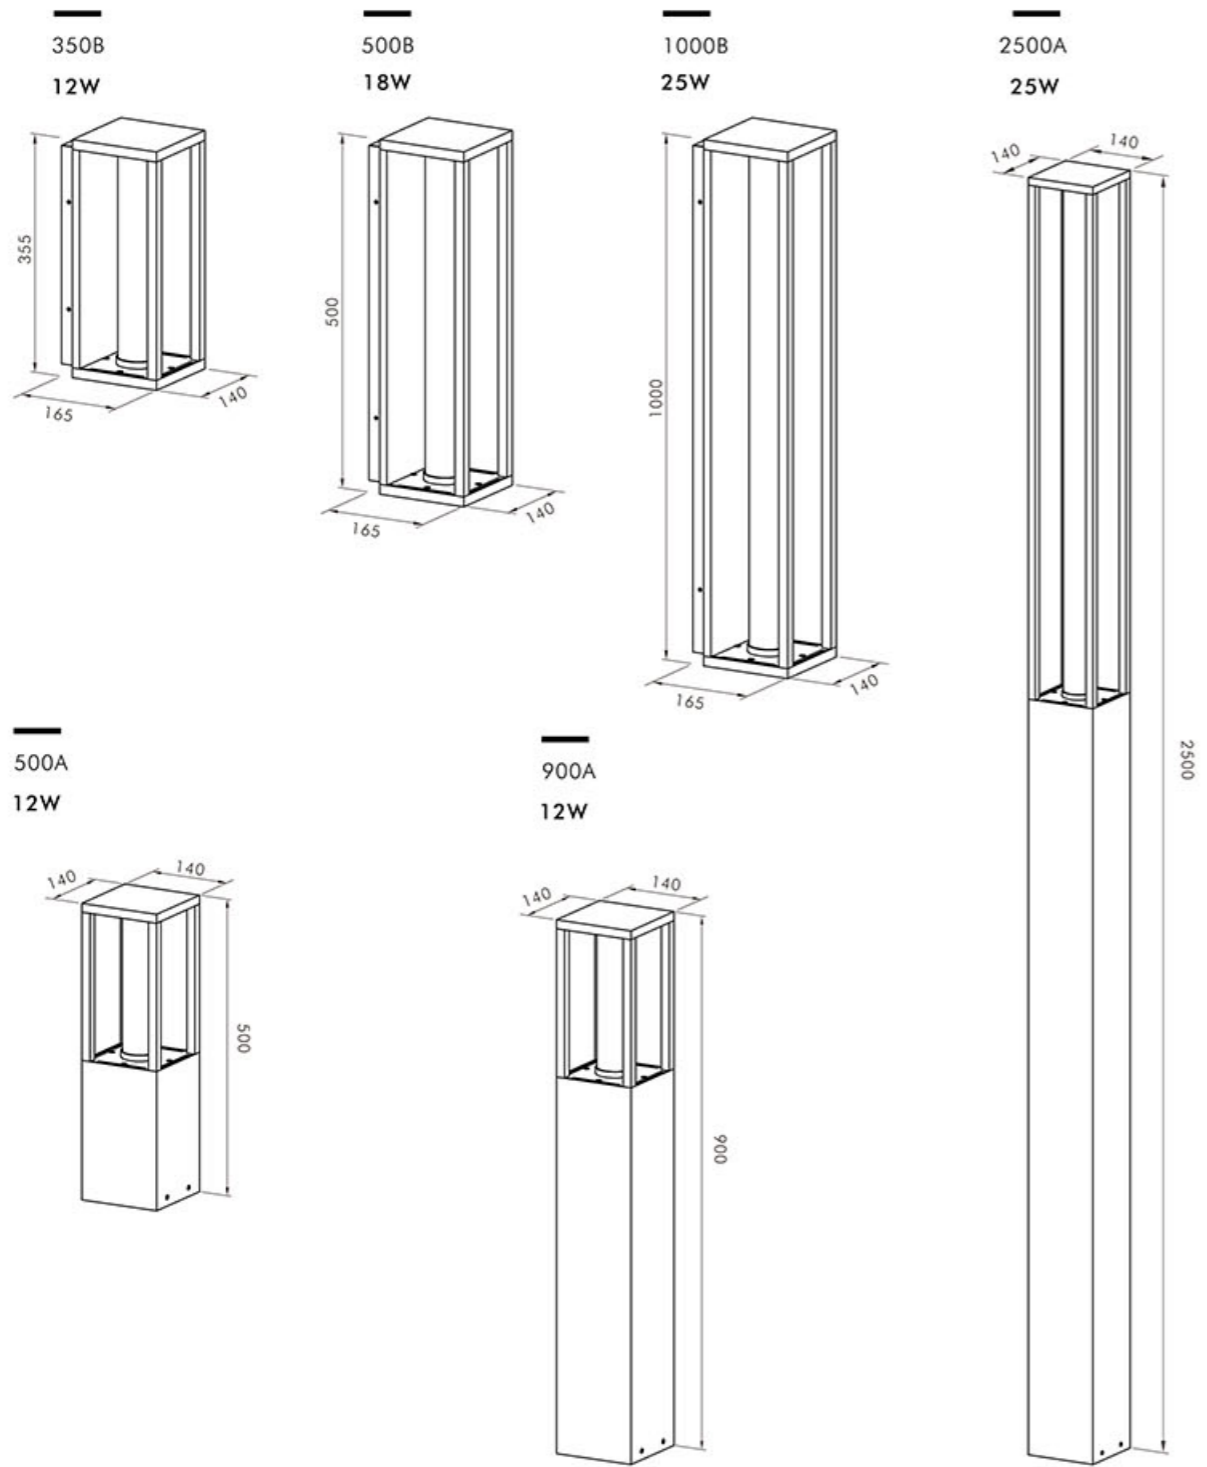

Garden lamp | AC 220-240VAC 50/60HZ | IP65 | 3000K | Epistar LED | Pure Aluminum | 36V | 300MA |