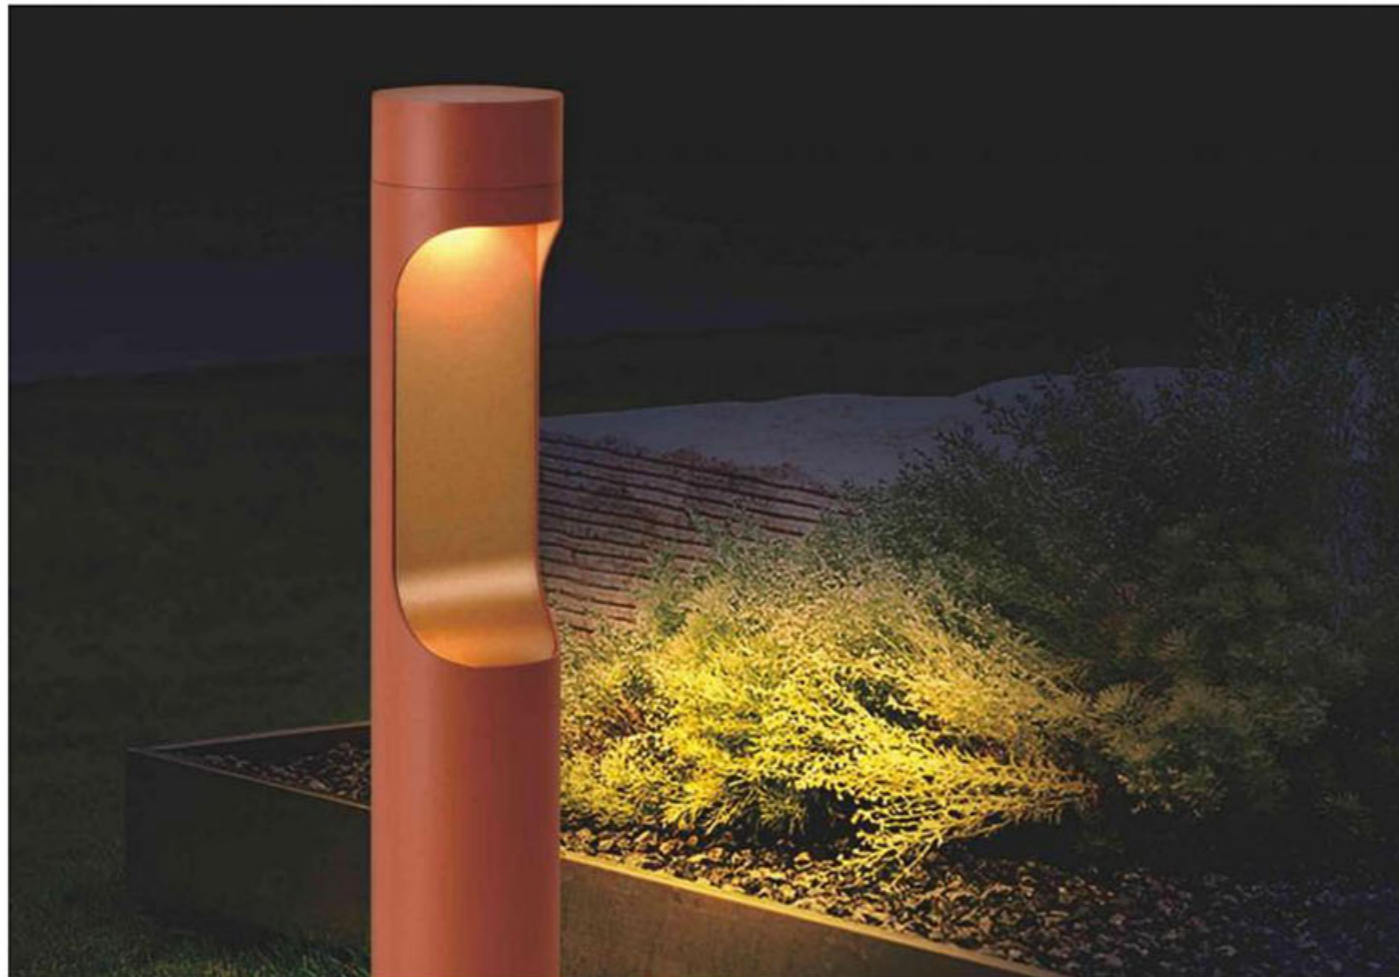

Garden lamp | AC 90-260VAC 50/60HZ | IP65 | 3000K | Epistar LED | Pure Aluminum | 36V | 300MA |